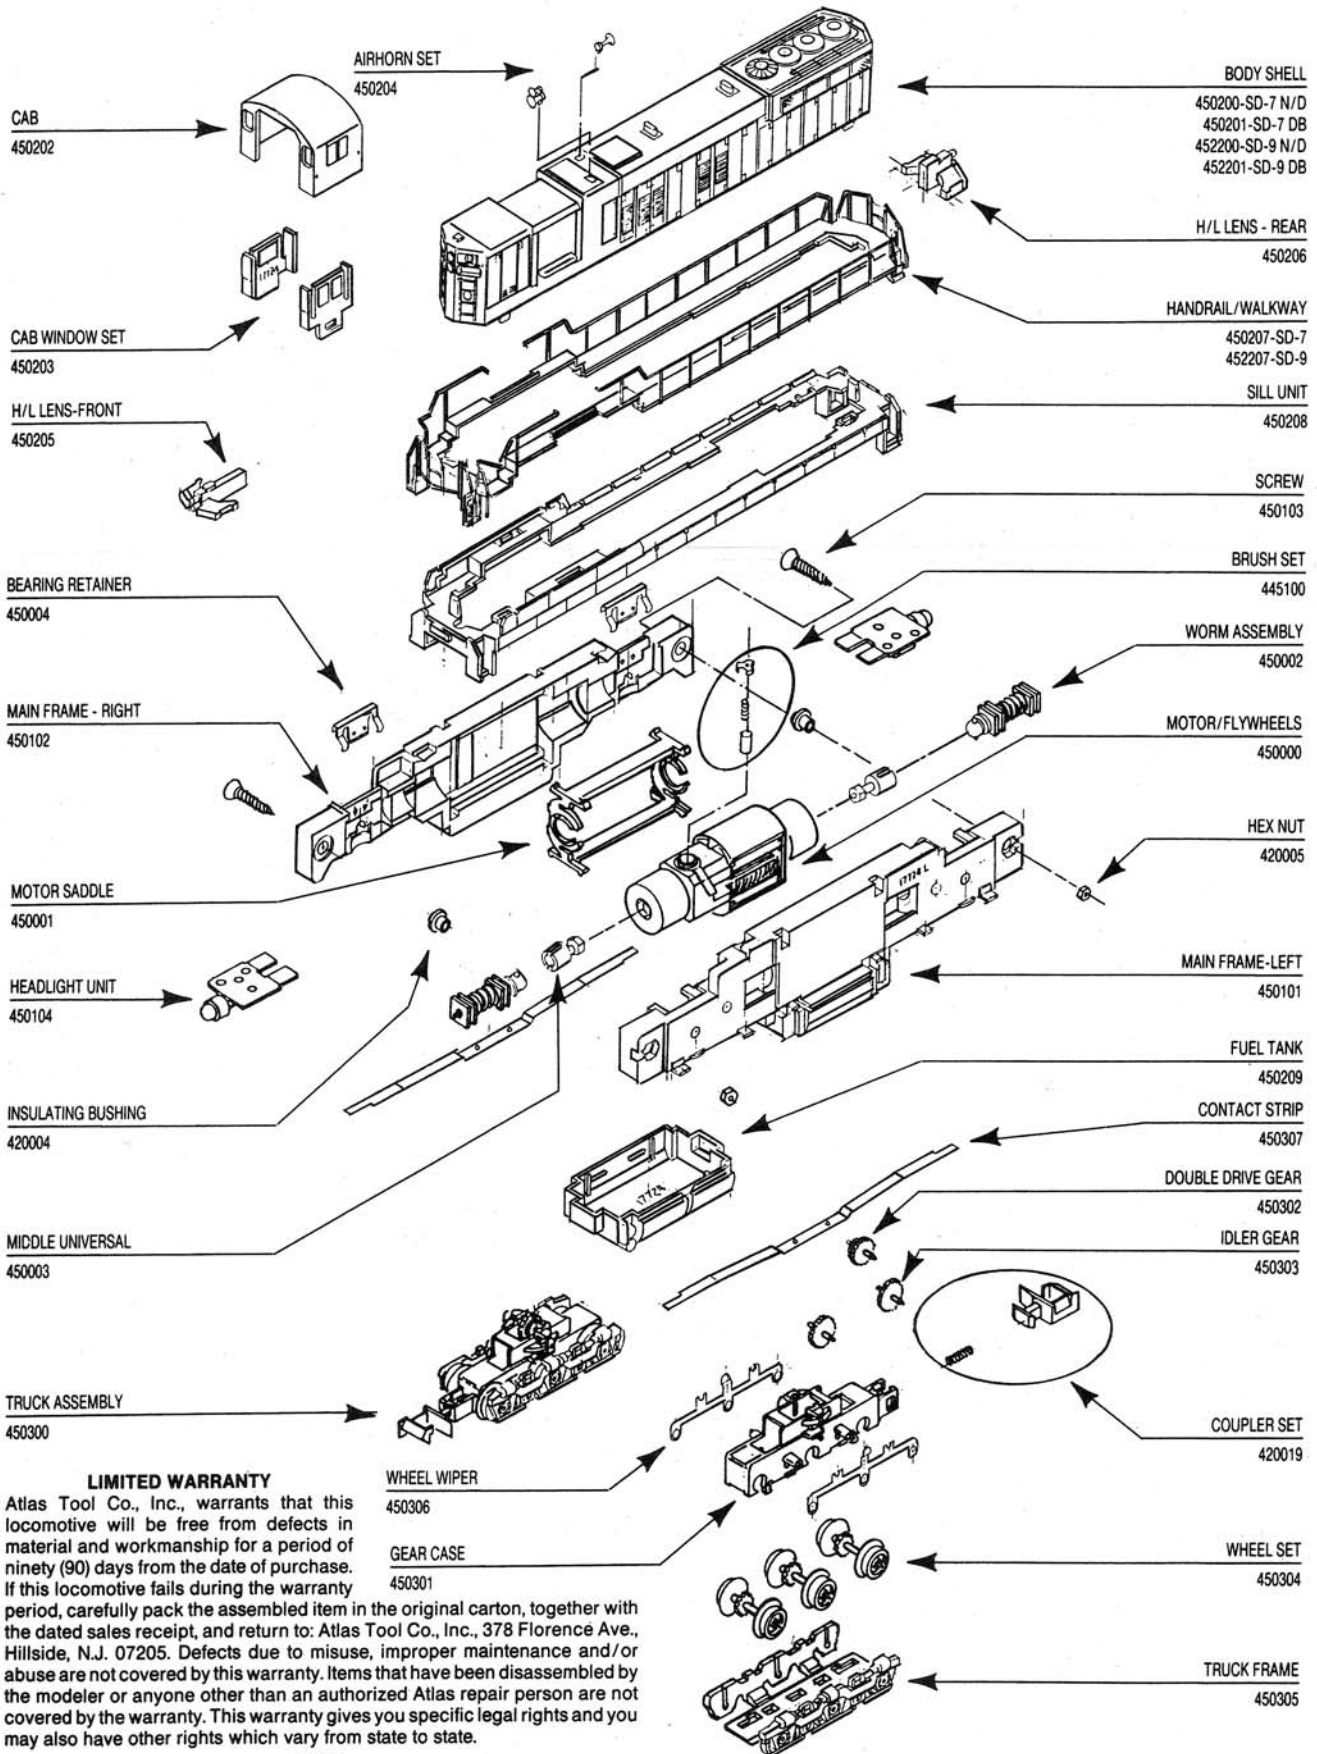

ATLAS MODEL RAILROAD CO., INC.

N-EMD SD-7/9 DIESELS

LIMITED WARRANTY

Atlas Tool Co., Inc., warrants that this locomotive will be free from defects in material and workmanship for a period of ninety (90) days from the date of purchase. If this locomotive fails during the warranty period, carefully pack the assembled item in the original carton, together with the dated sales receipt, and return to: Atlas Tool Co., Inc., 378 Florence Ave., Hillside, N.J. 07205. Defects due to misuse, improper maintenance and/or abuse are not covered by this warranty. Items that have been disassembled by the modeler or anyone other than an authorized Atlas repair person are not covered by the warranty. This warranty gives you specific legal rights and you may also have other rights which vary from state to state.

NOTE

- 1) Maximum operational voltage: 12V DC
- 2) Additional lubrication at time of purchase is not recommended.