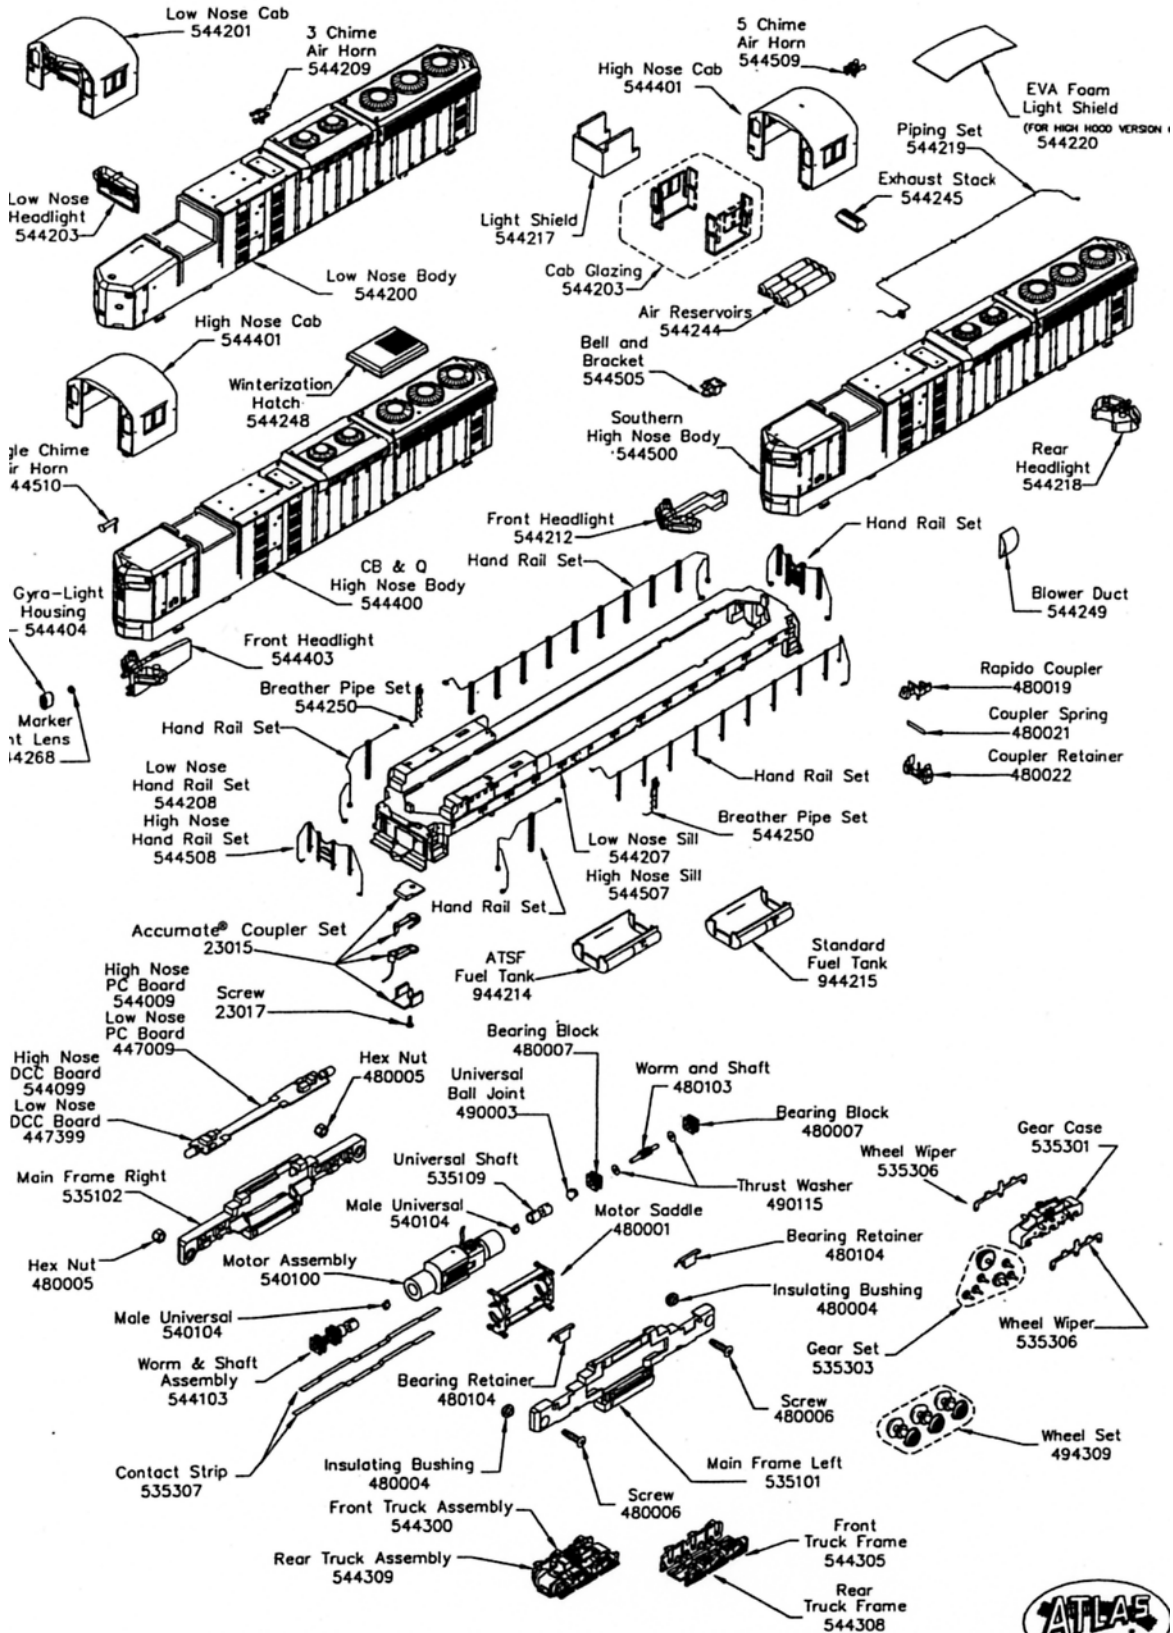

# SD-24 DIESEL LOCO N SCALE

Model Railroad Co., Inc. • 378 Florence Ave. • Hillside, NJ 07205 • U.S.A.