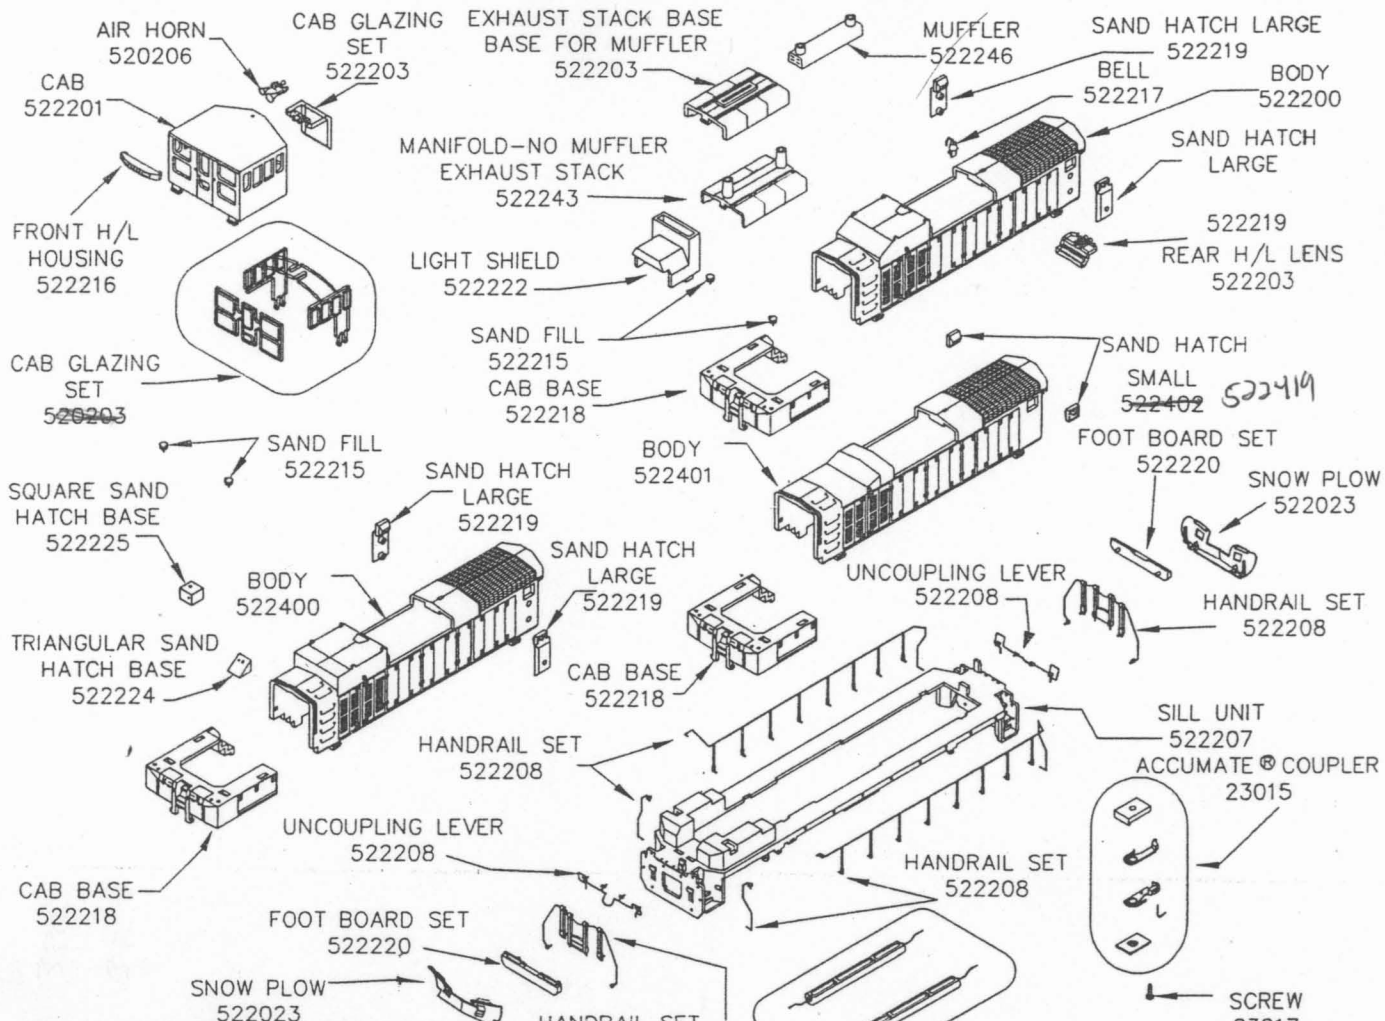

# MP-15 DIESEL SWITCHER LOCO N SCALE

## BODY SHELL VERSION LIST

PART#	DESCRIPTION
522400	BODY SHELL SQUARE FILTER BOX NO MARKER LIGHTS
522402	BODY SHELL SQUARE FILTER BOX WITH MARKER LIGHTS
522200	BODY SHELL ANGLED FILTER BOX NO MARKER LIGHTS
522403	BODY SHELL ANGLED FILTER BOX WITH MARKER LIGHTS
522401	BODY SHELL NO FILTER BOX NO MARKER LIGHTS
522404	BODY SHELL NO FILTER BOX WITH MARKER LIGHTS
522410	BODY SHELL ASSEMBLY SQUARE FILTER BOX NO MARKER LIGHTS
522411	BODY SHELL ASSEMBLY SQUARE FILTER BOX WITH MARKER LIGHTS
522412	BODY SHELL ASSEMBLY ANGLED FILTER BOX NO MARKER LIGHTS
522413	BODY SHELL ASSEMBLY ANGLED FILTER BOX WITH MARKER LIGHTS
522414	BODY SHELL ASSEMBLY NO FILTER BOX NO MARKER LIGHTS
522415	BODY SHELL ASSEMBLY NO FILTER BOX WITH MARKER LIGHTS

## CAB VERSION LIST

PART#	DESCRIPTION
522216	CAB HEADLIGHT HOUSING WITHOUT MARKERS
522419	CAB HEADLIGHT HOUSING WITH MARKERS