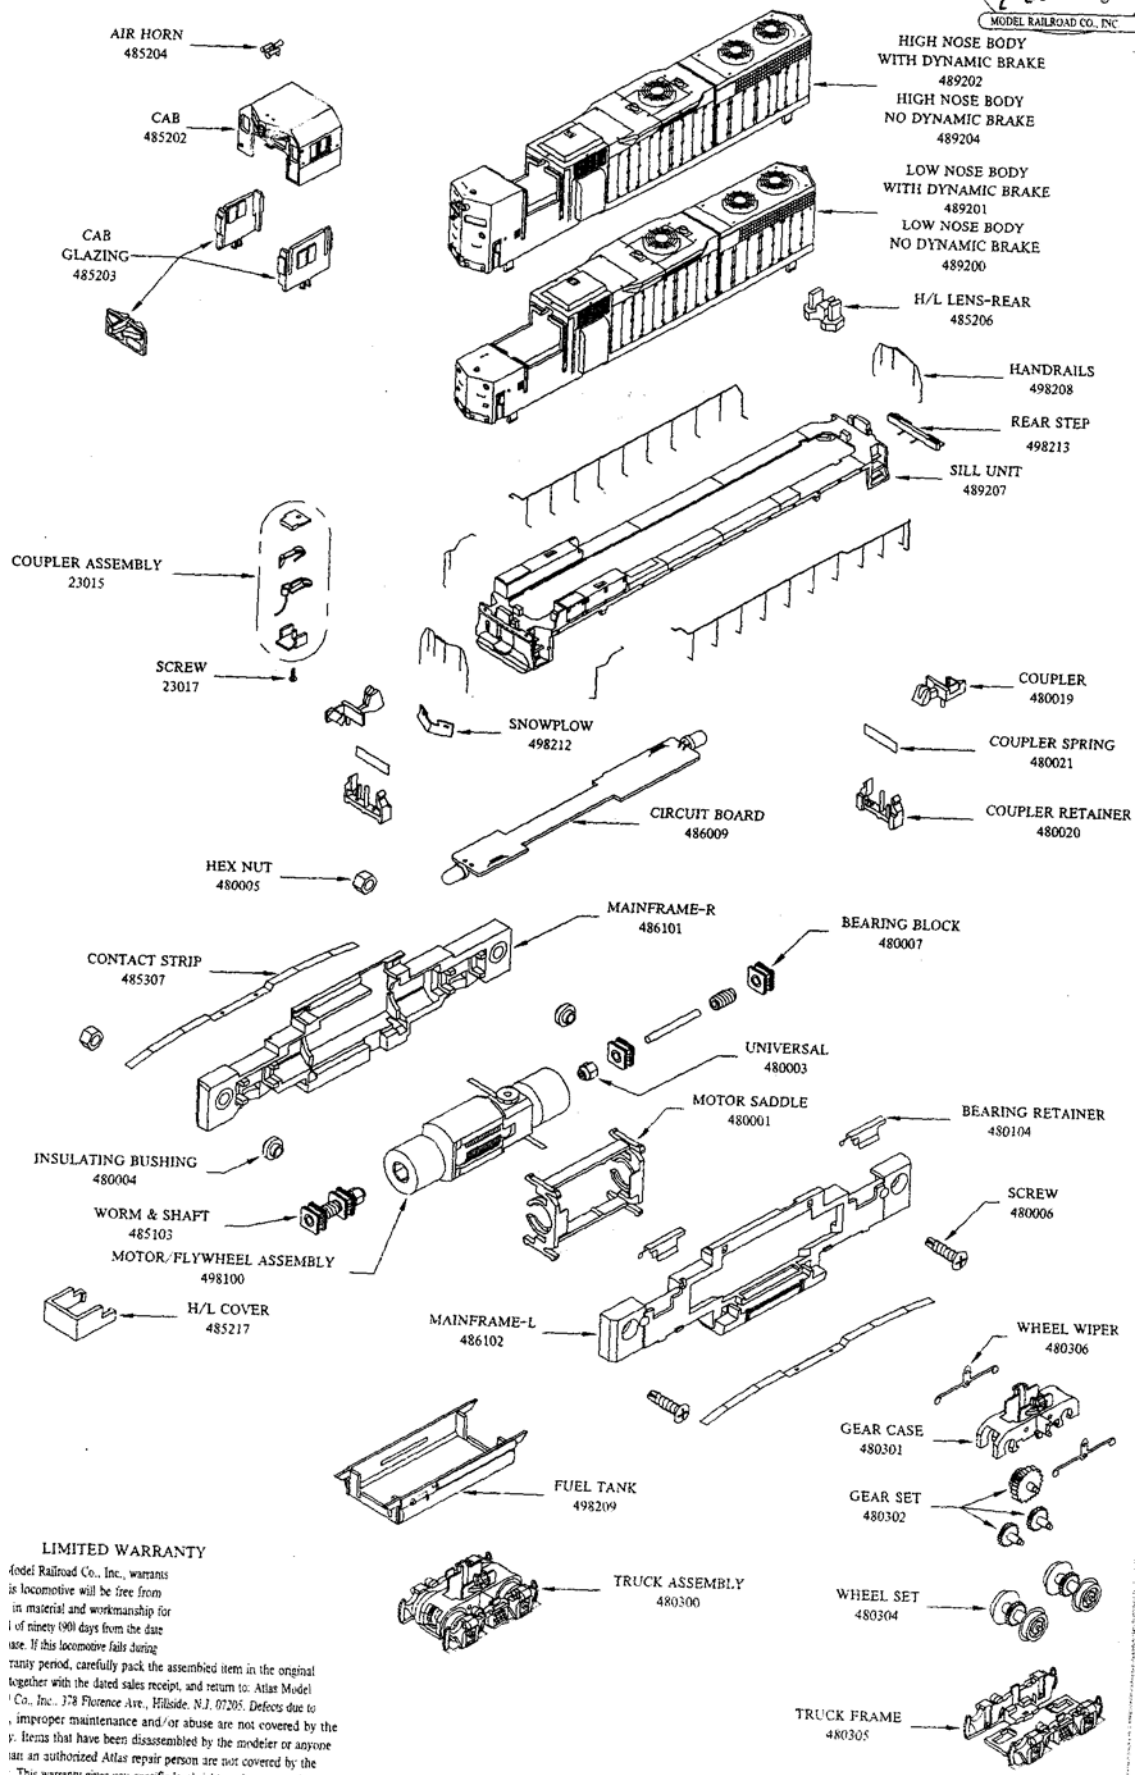

EARLY GP-38 DIESEL LOCOMOTIVE

LIMITED WARRANTY
 Atlas Model Railroad Co., Inc., warrants that this locomotive will be free from defects in material and workmanship for a period of ninety (90) days from the date of purchase. If this locomotive fails during this warranty period, carefully pack the assembled item in the original packaging together with the dated sales receipt, and return to: Atlas Model Railroad Co., Inc., 378 Florence Ave., Hillside, N.J. 07035. Defects due to improper maintenance and/or abuse are not covered by this warranty. Items that have been disassembled by the modeler or anyone other than an authorized Atlas repair person are not covered by this warranty. This warranty gives you specific legal rights and you may also have other rights which vary from state to state.

NOTE
 Minimum operational voltage: 12V DC
 Initial lubrication at time of purchase is not recommended.

N SCALE

P/N: 645-1103