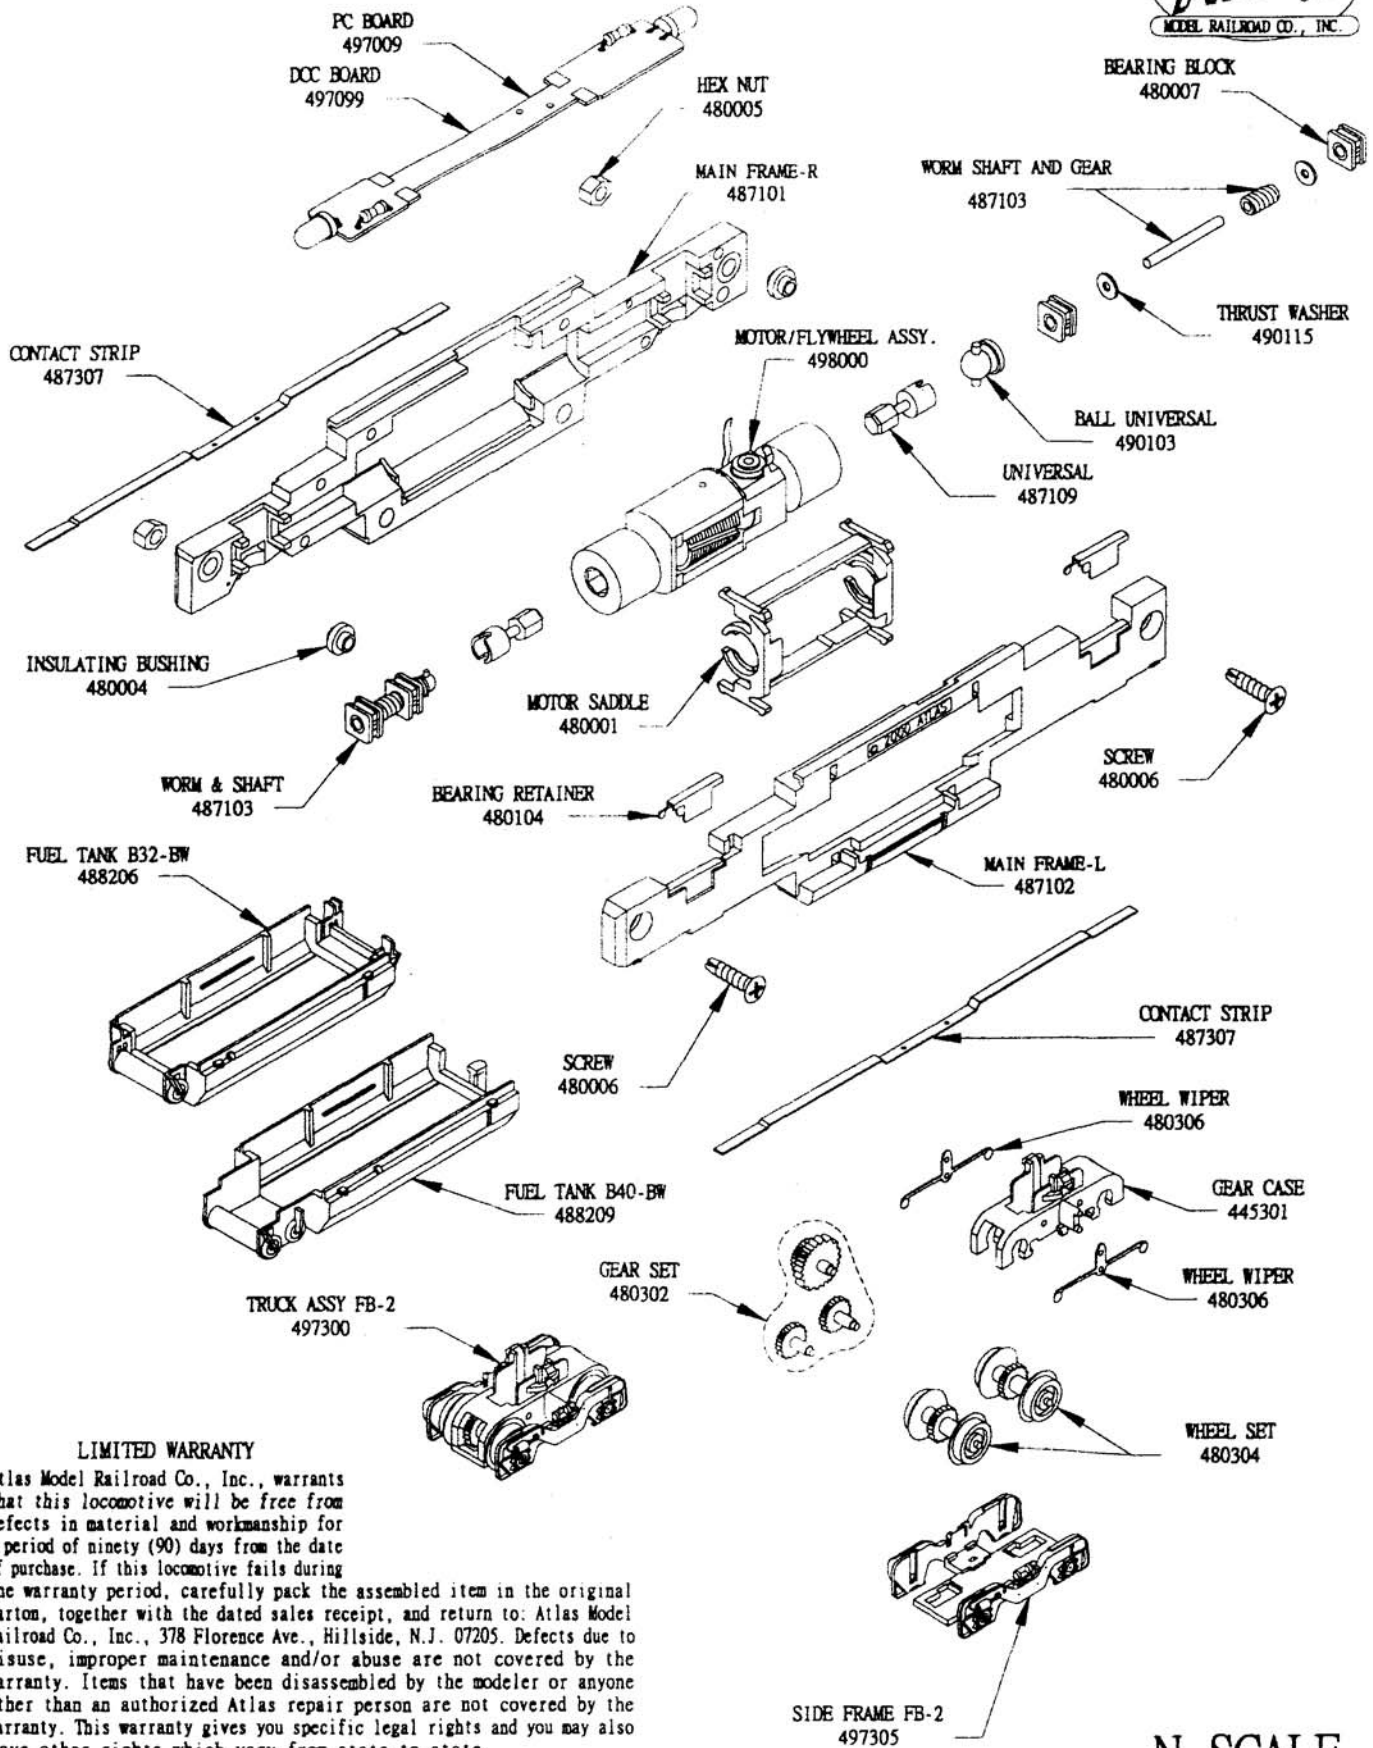

DASH 8 40-BW/BHW DIESEL LOCOMOTIVE

LIMITED WARRANTY

Atlas Model Railroad Co., Inc., warrants that this locomotive will be free from defects in material and workmanship for a period of ninety (90) days from the date of purchase. If this locomotive fails during the warranty period, carefully pack the assembled item in the original carton, together with the dated sales receipt, and return to: Atlas Model Railroad Co., Inc., 378 Florence Ave., Hillside, N.J. 07205. Defects due to misuse, improper maintenance and/or abuse are not covered by the warranty. Items that have been disassembled by the modeler or anyone other than an authorized Atlas repair person are not covered by the warranty. This warranty gives you specific legal rights and you may also have other rights which vary from state to state.

NOTE

- 1) Maximum operational voltage: 12V DC
- 2) Additional lubrication at time of purchase is not recommended.

N SCALE