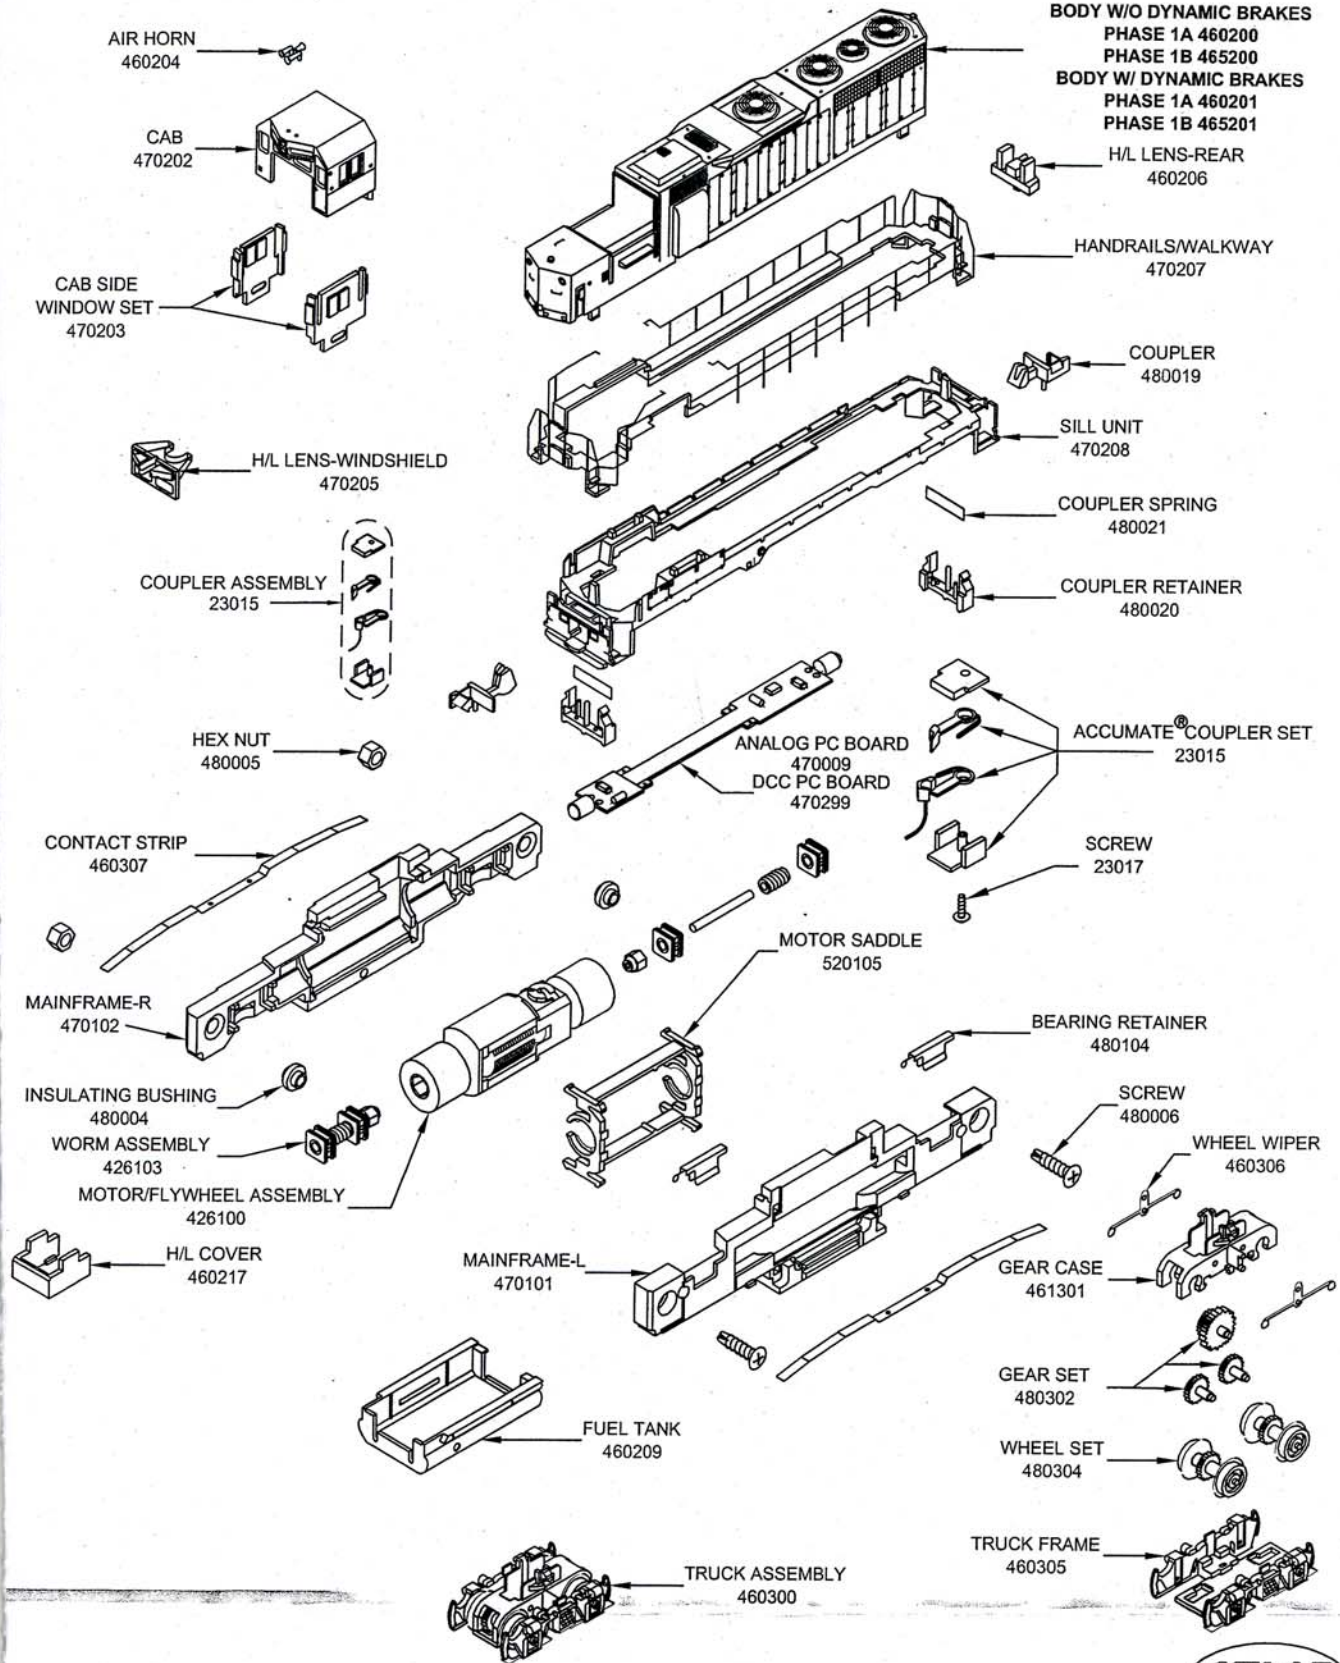

EMD GP-35 DIESEL LOCO N SCALE

Atlas Model Railroad Co., Inc. • 378 Florence Ave. • Hillside, NJ 07205 • U.S.A.

637-PI01R1