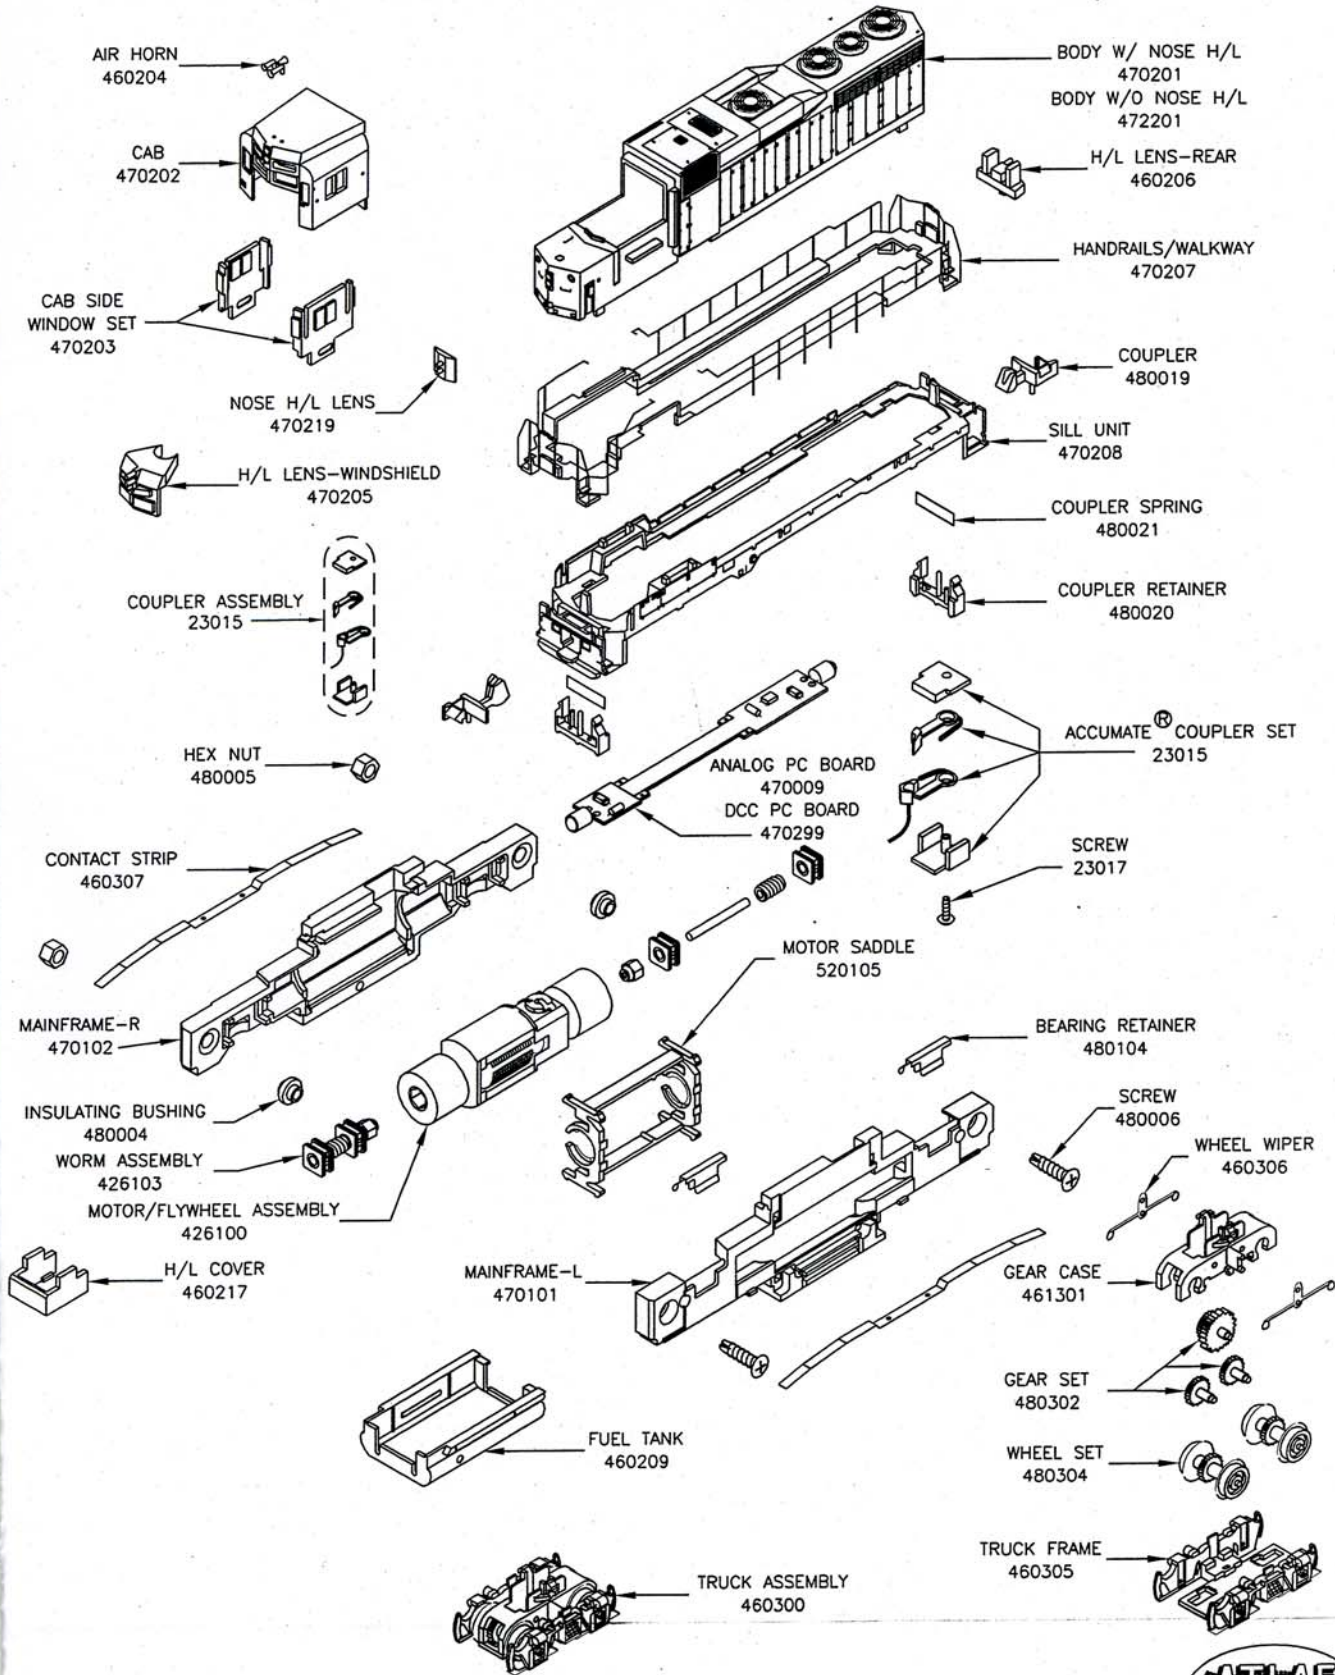

EMD GP-30 DIESEL LOCO N SCALE

Atlas Model Railroad Co., Inc. • 378 Florence Ave. • Hillside, NJ 07205 • U.S.A.

637-PI02R1