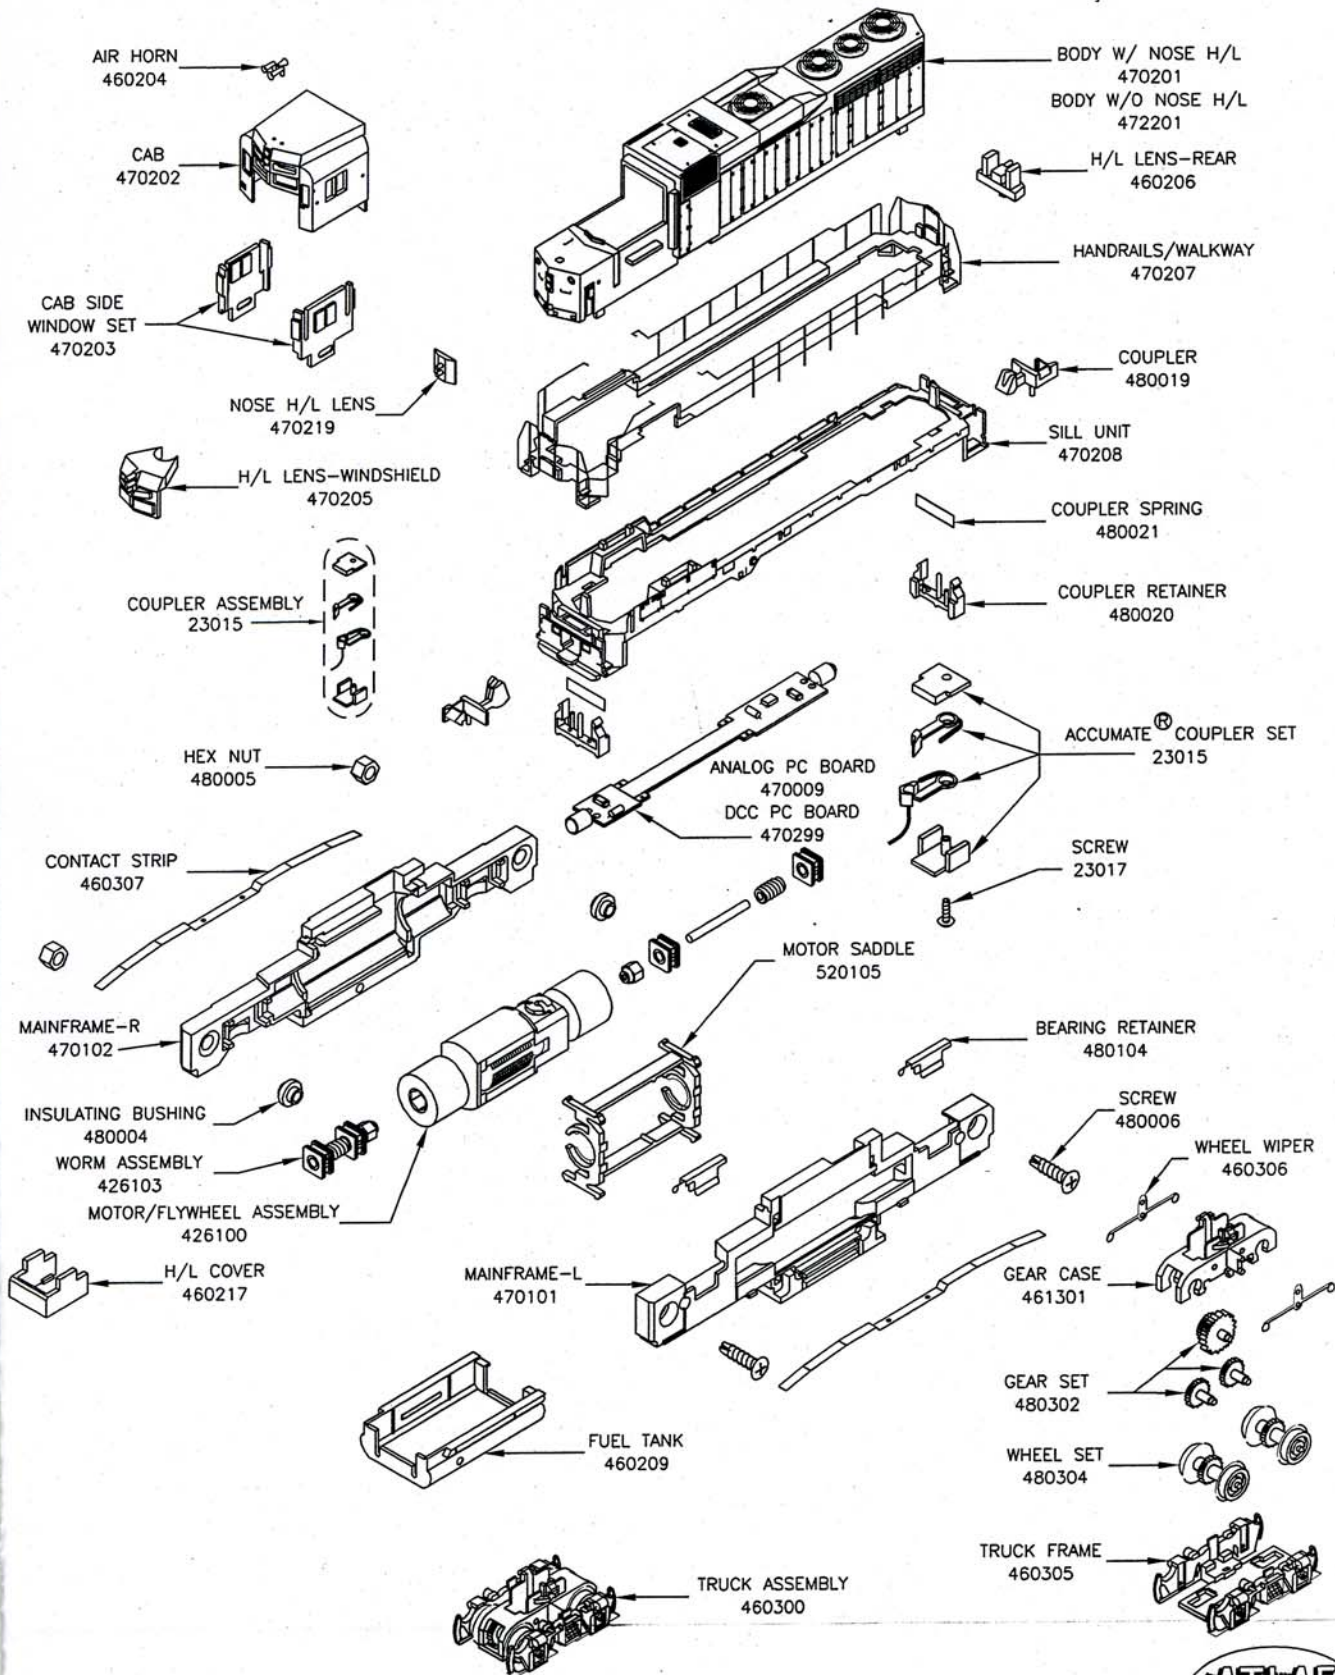

EMD GP-30 DIESEL LOCO N SCALE

Atlas Model Railroad Co., Inc. • 378 Florence Ave. • Hillside, NJ 07205 • U.S.A.

637-PI02R1