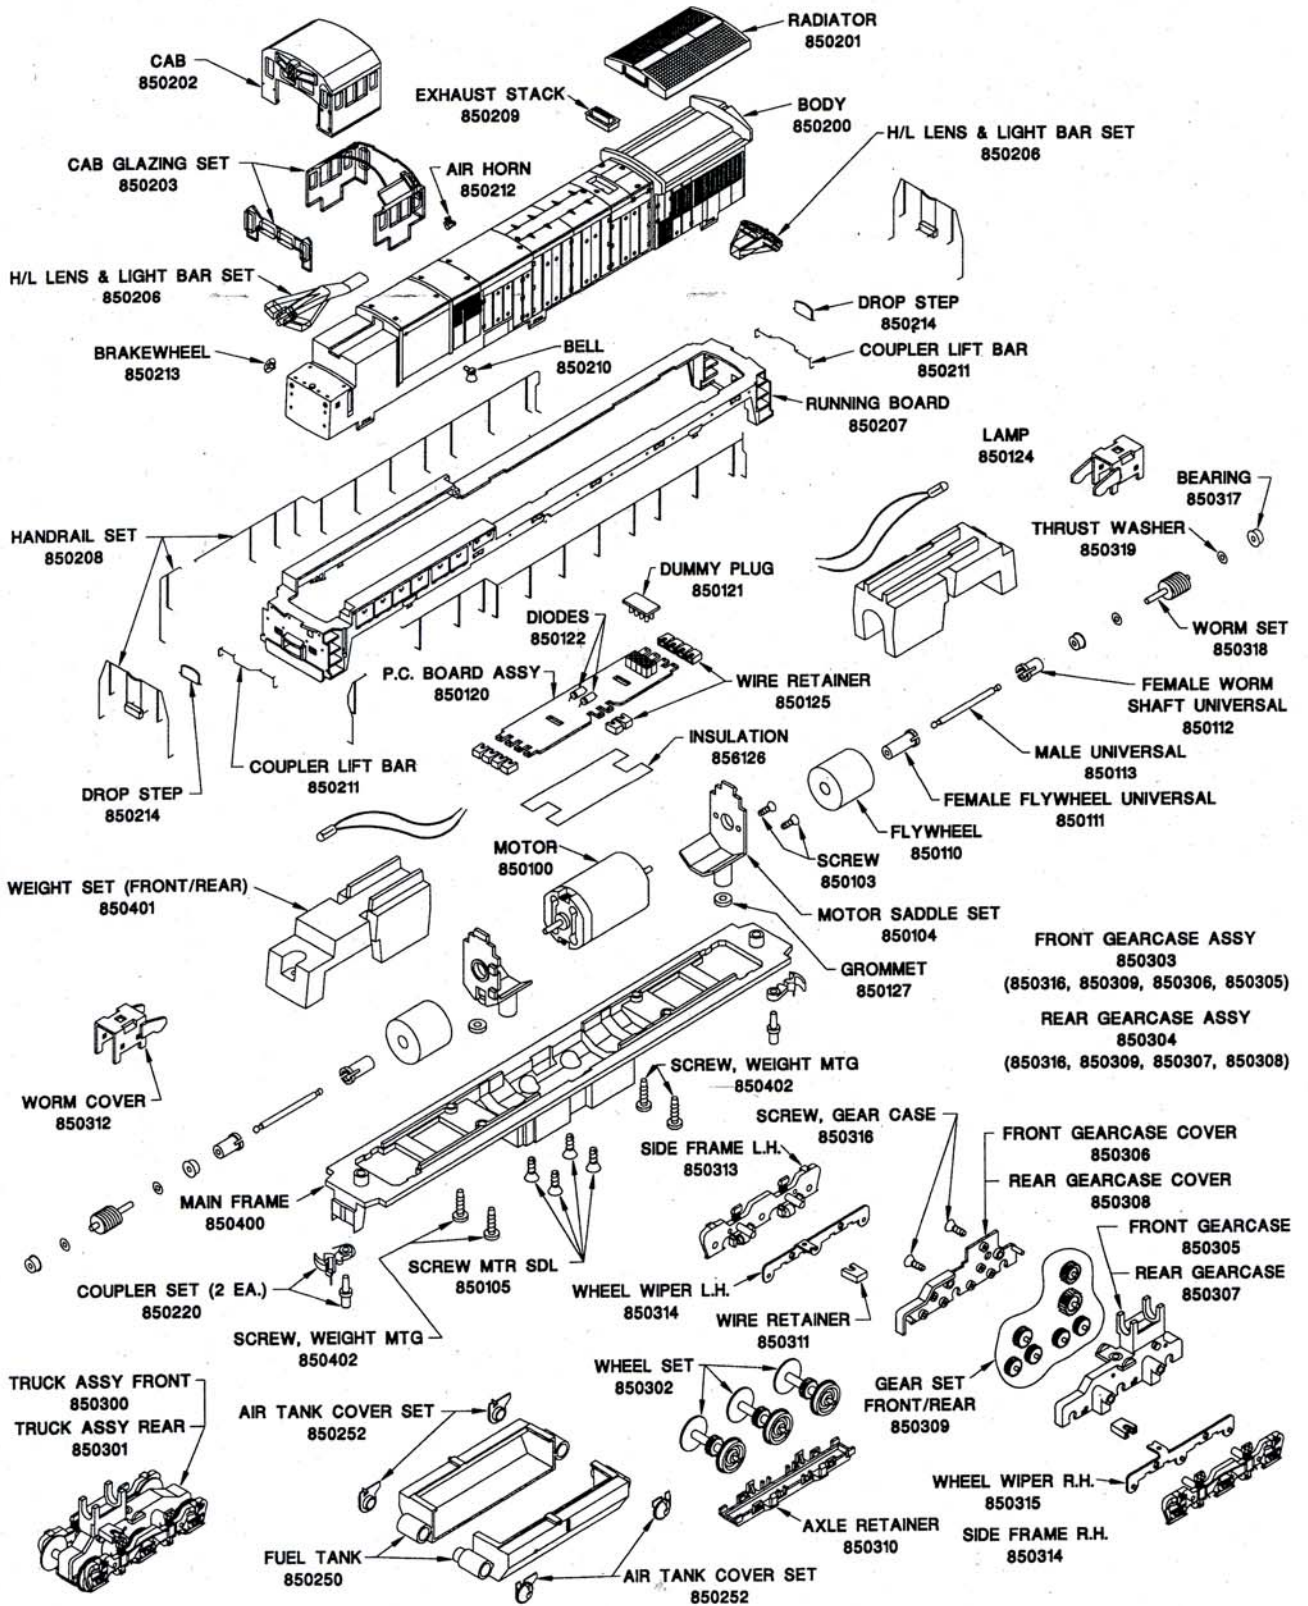

GE U33C/U36C DIESEL LOCO HO SCALE

Atlas Model Railroad Co., Inc. warrants that this locomotive will be free from defects in material and workmanship for a period of ninety days from the date of purchase. If this locomotive fails during the warranty period, carefully pack the assembled item in the original carton, together with the dated sales receipt, and return to: Atlas Model Railroad Co., Inc., 378 Florence Ave., Hillside, NJ 07205. Defects due to misuse, improper maintenance and/or abuse are not covered by this warranty. This warranty gives you specific legal rights and you may also have other rights which vary from state to state.
NOTE: 1) Maximum operational voltage: 12V DC. 2) Additional lubrication at time of purchase is not recommended.