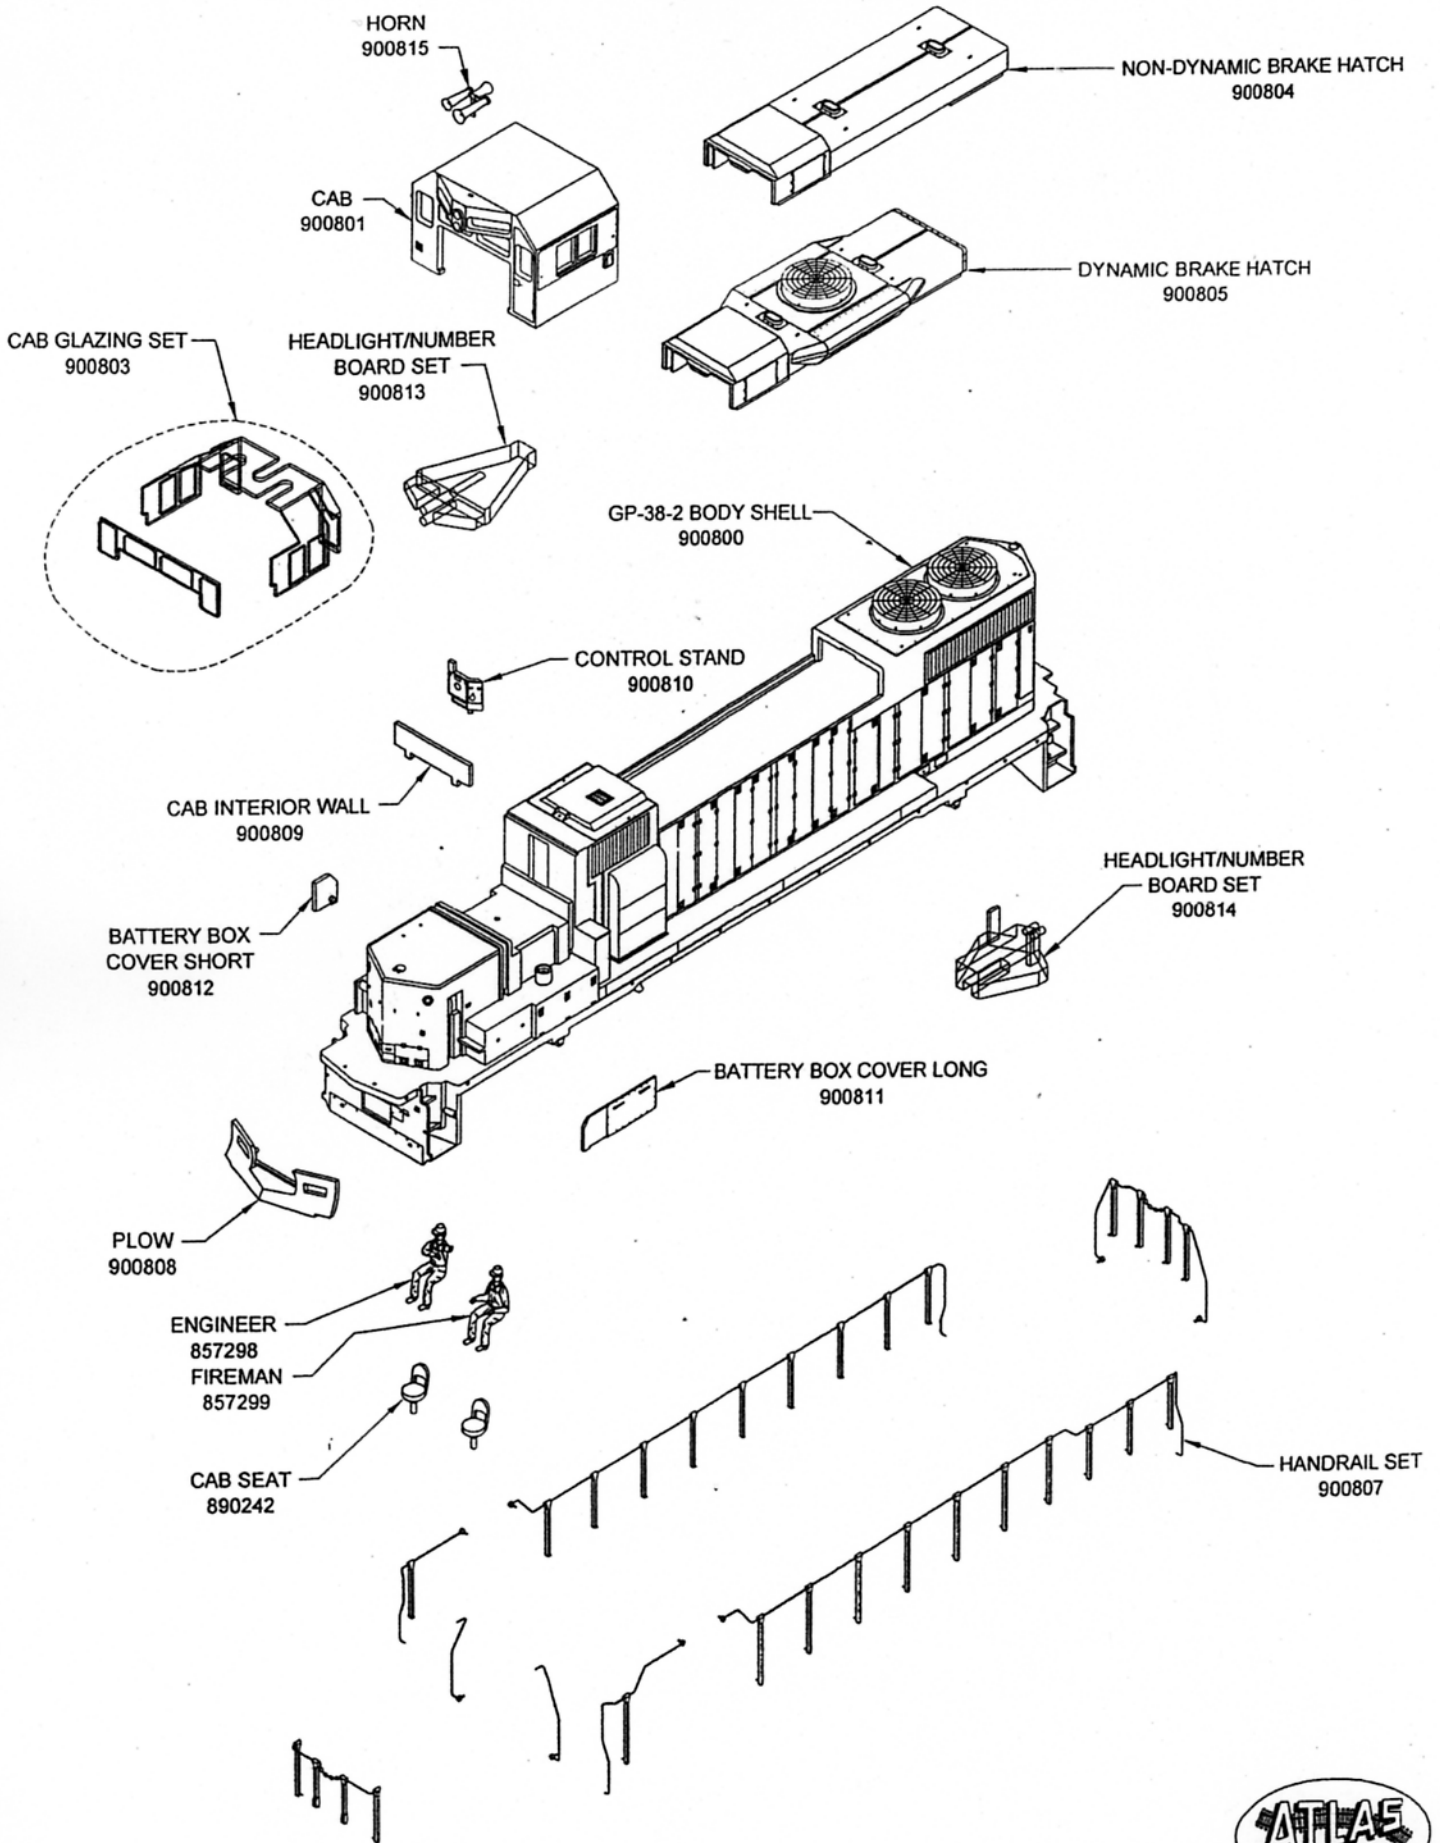

# TRAINMAN GP-38-2 DIESEL LOCOMOTIVE HO SCALE

# TRAINMAN GP-38-2 DIESEL LOCOMOTIVE HO SCALE

Atlas Model Railroad Co., Inc. • 378 Florence Ave. • Hillside, NJ 07205 • U.S.A.

2570-PI01