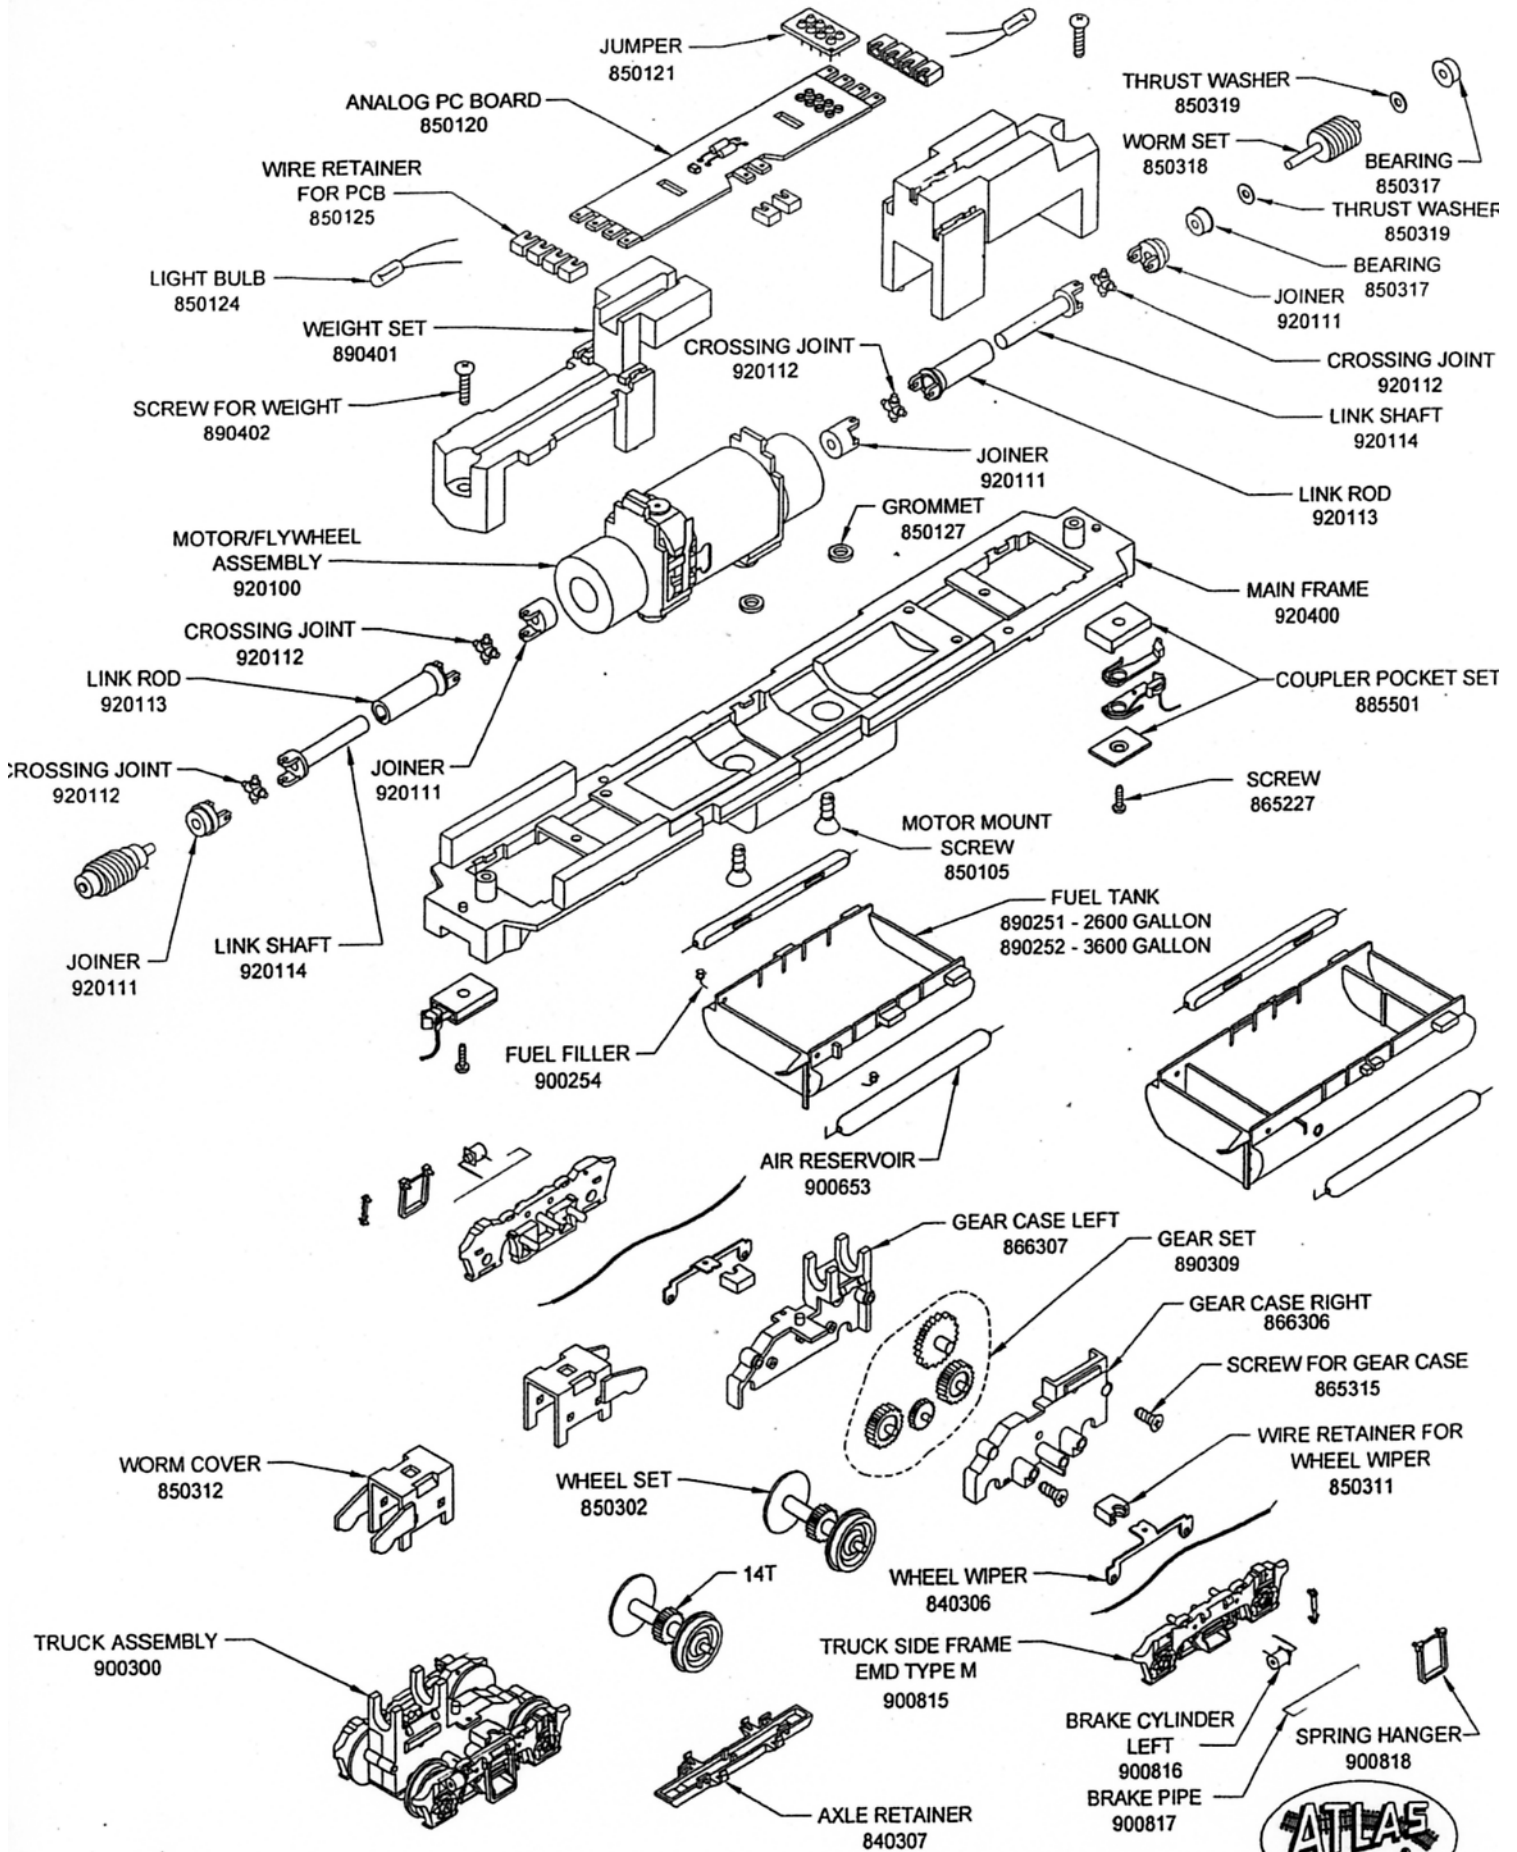

# TRAINMAN GP-38-2 DIESEL LOCOMOTIVE HO SCALE

# TRAINMAN GP-38-2 DIESEL LOCOMOTIVE HO SCALE

Atlas Model Railroad Co., Inc. • 378 Florence Ave. • Hillside, NJ 07205 • U.S.A.

2570-PI01