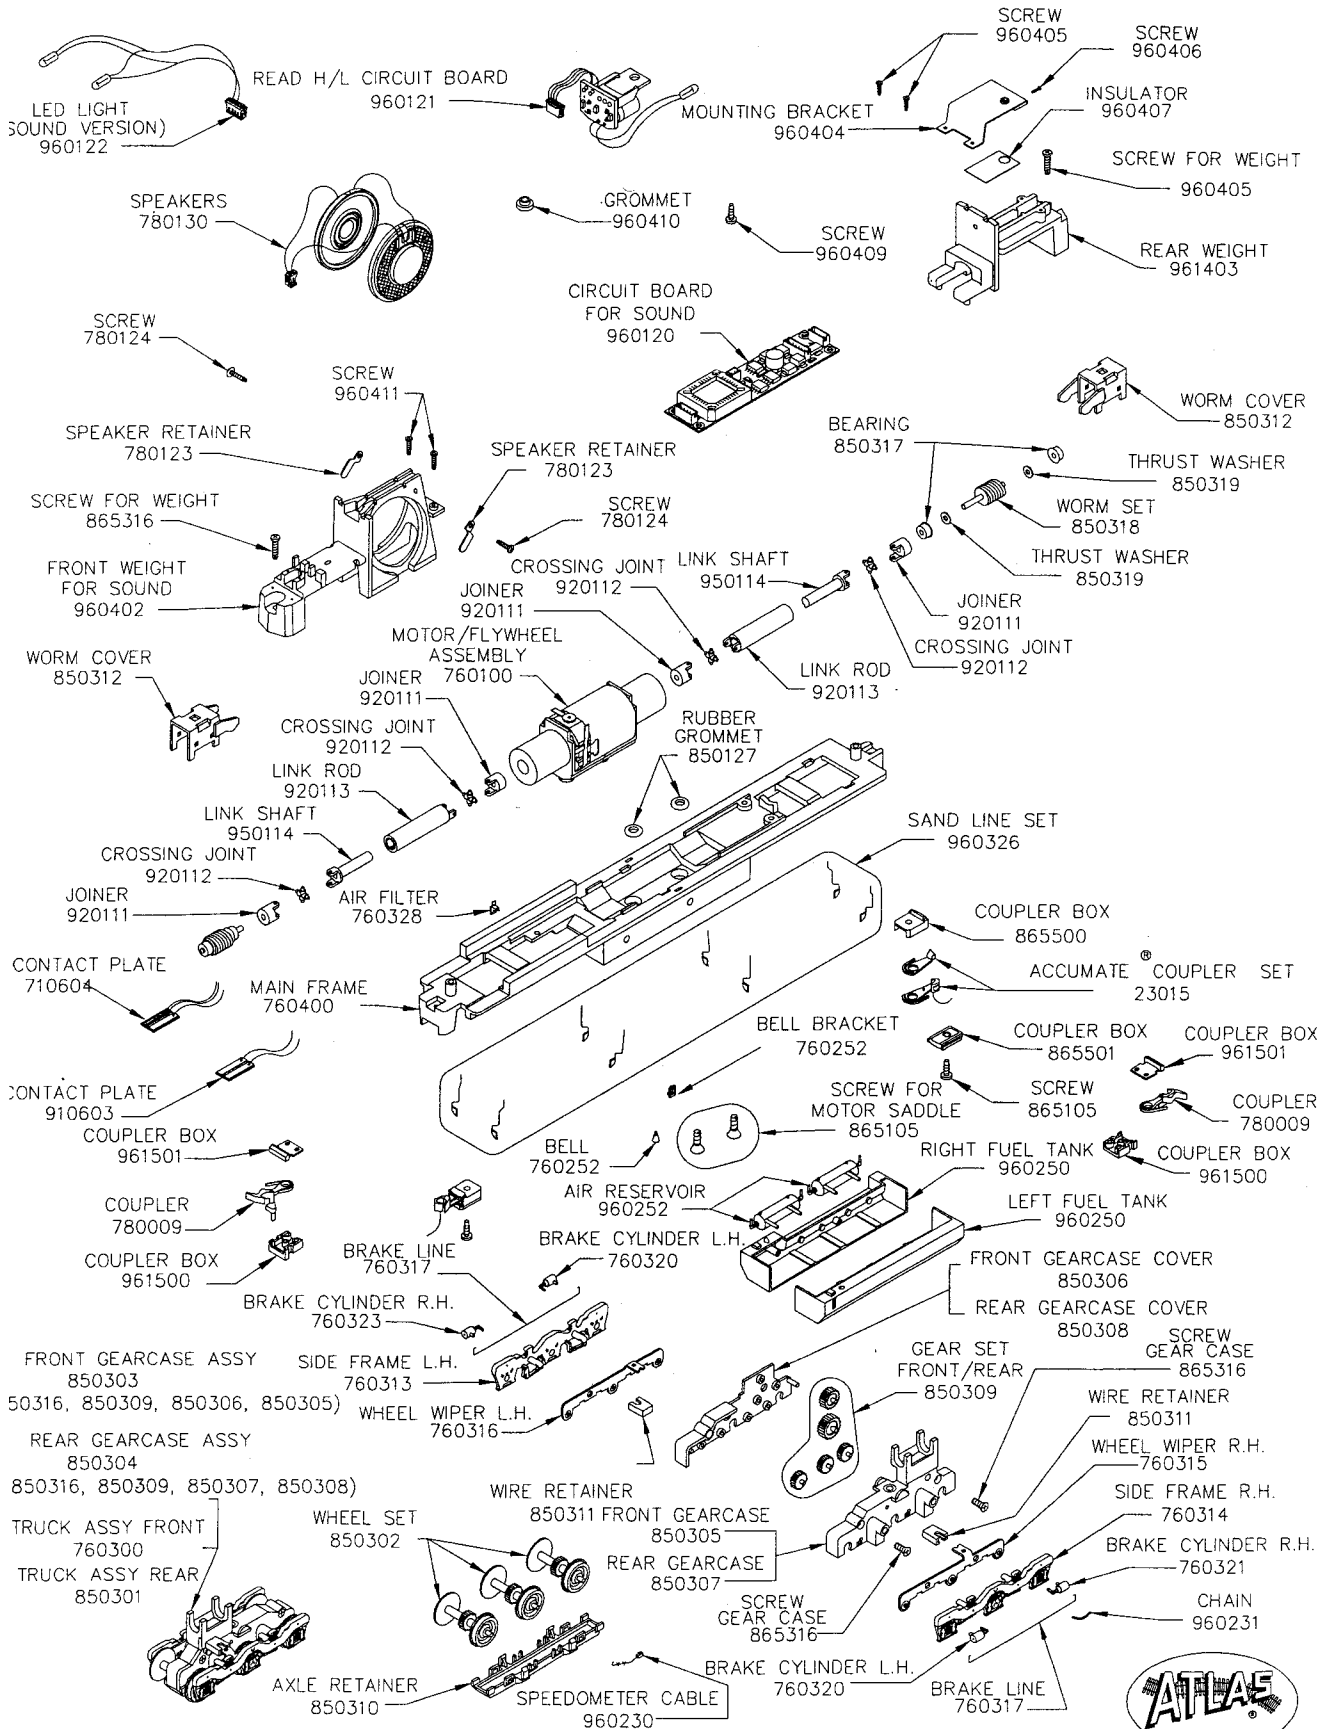

# DASH 8 40-CW DIESEL LOCO W/ SOUND HO SCALE

Atlas Model Railroad Co., Inc. • 378 Florence Ave. • Hillside, NJ 07205 • U.S.A.

1162-PI04

# DASH 8 40-CW DIESEL LOCO W/ SOUND HO SCALE

Atlas Model Railroad Co., Inc. • 378 Florence Ave. • Hillside, NJ 07205 • U.S.A.