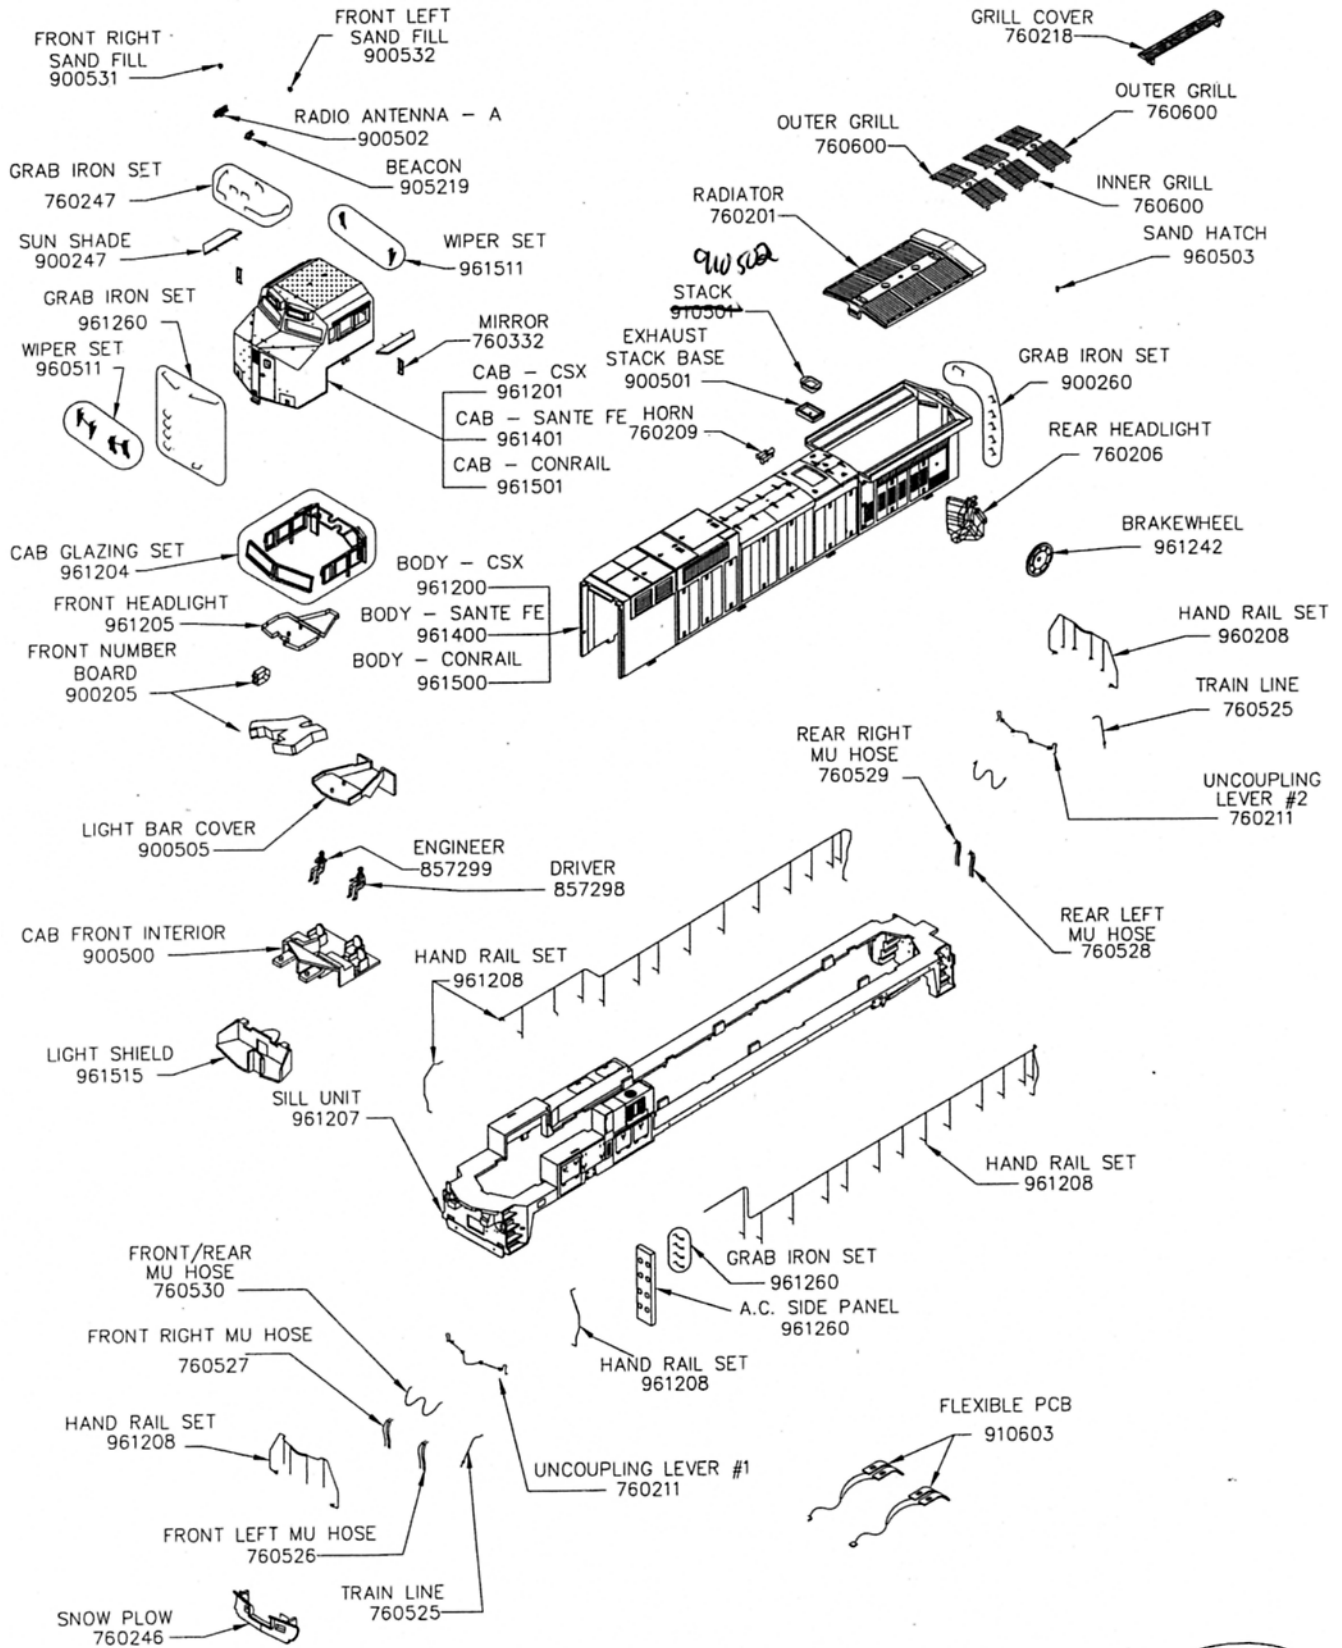

# DASH 8 40-CW DIESEL LOCO W/ SOUND HO SCALE

Atlas Model Railroad Co., Inc. • 378 Florence Ave. • Hillside, NJ 07205 • U.S.A.

1162-PI04

# DASH 8 40-CW DIESEL LOCO W/ SOUND HO SCALE

Atlas Model Railroad Co., Inc. • 378 Florence Ave. • Hillside, NJ 07205 • U.S.A.