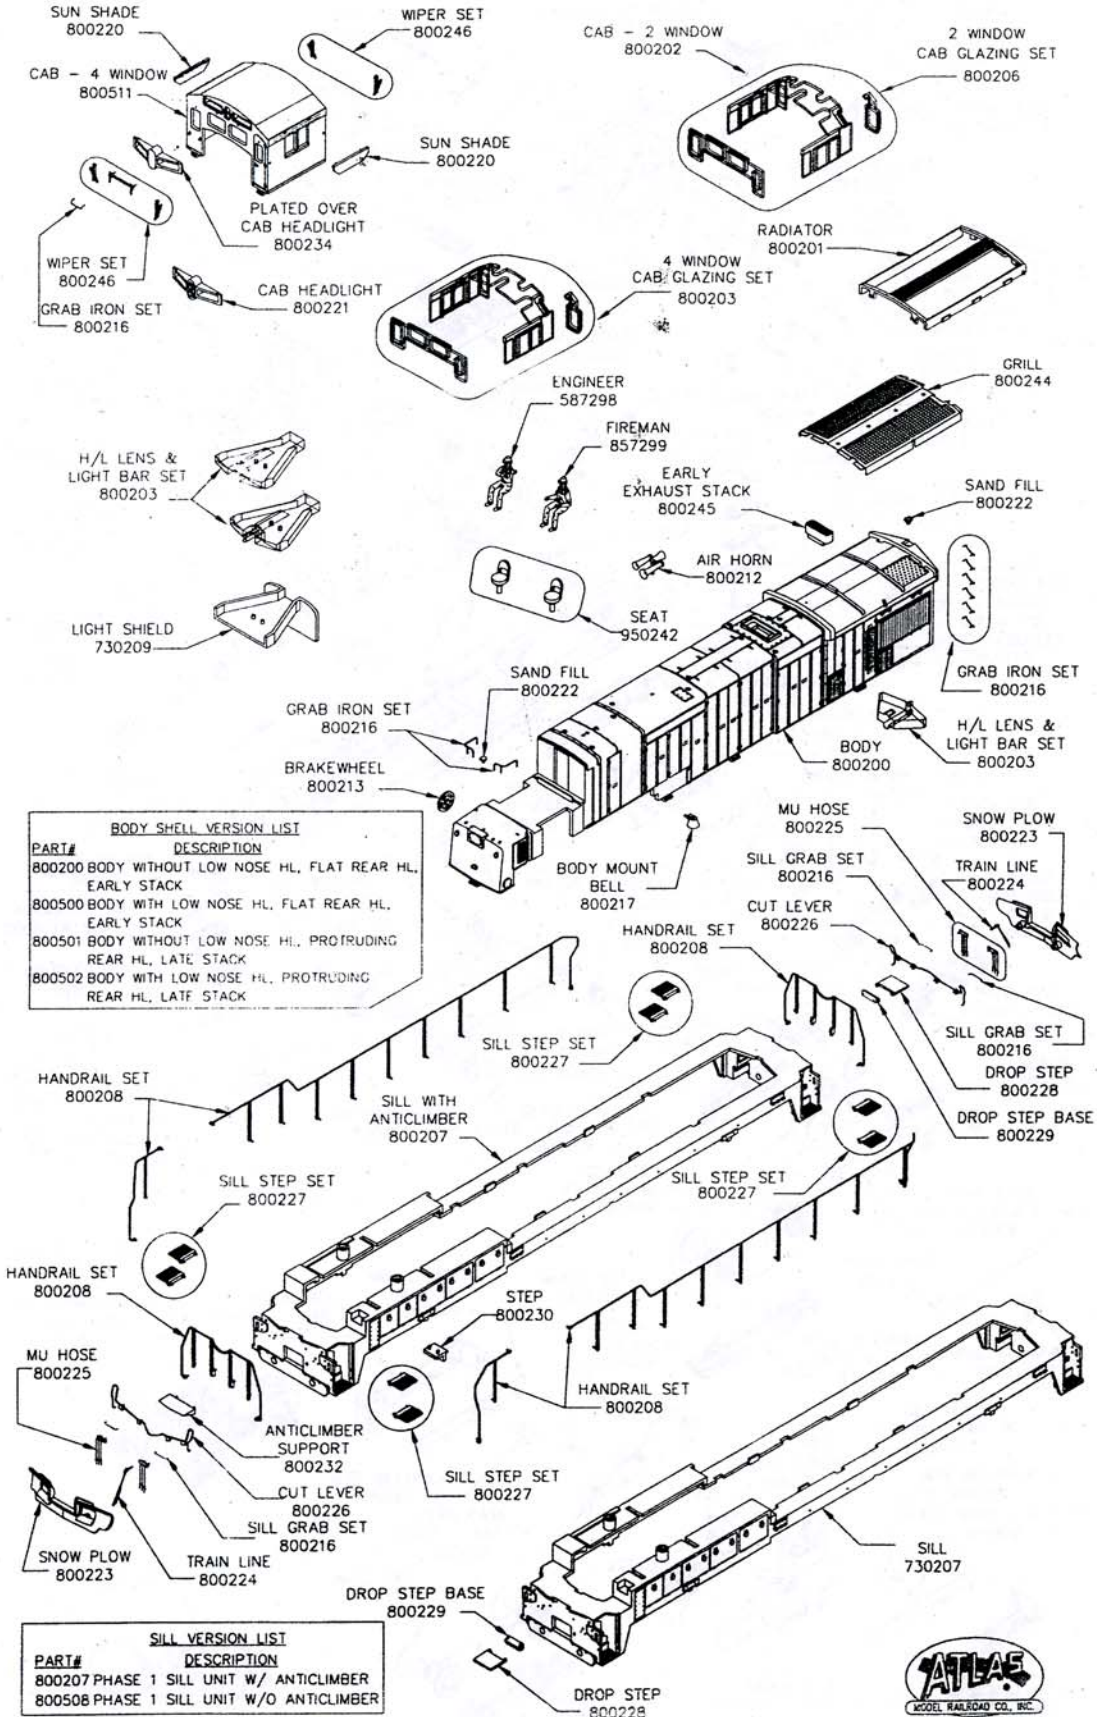

GE B23-7 DIESEL LOCO ANALOG VERSION HO SCALE

GE B23-7 DIESEL LOCO ANALOG VERSION HO SCALE