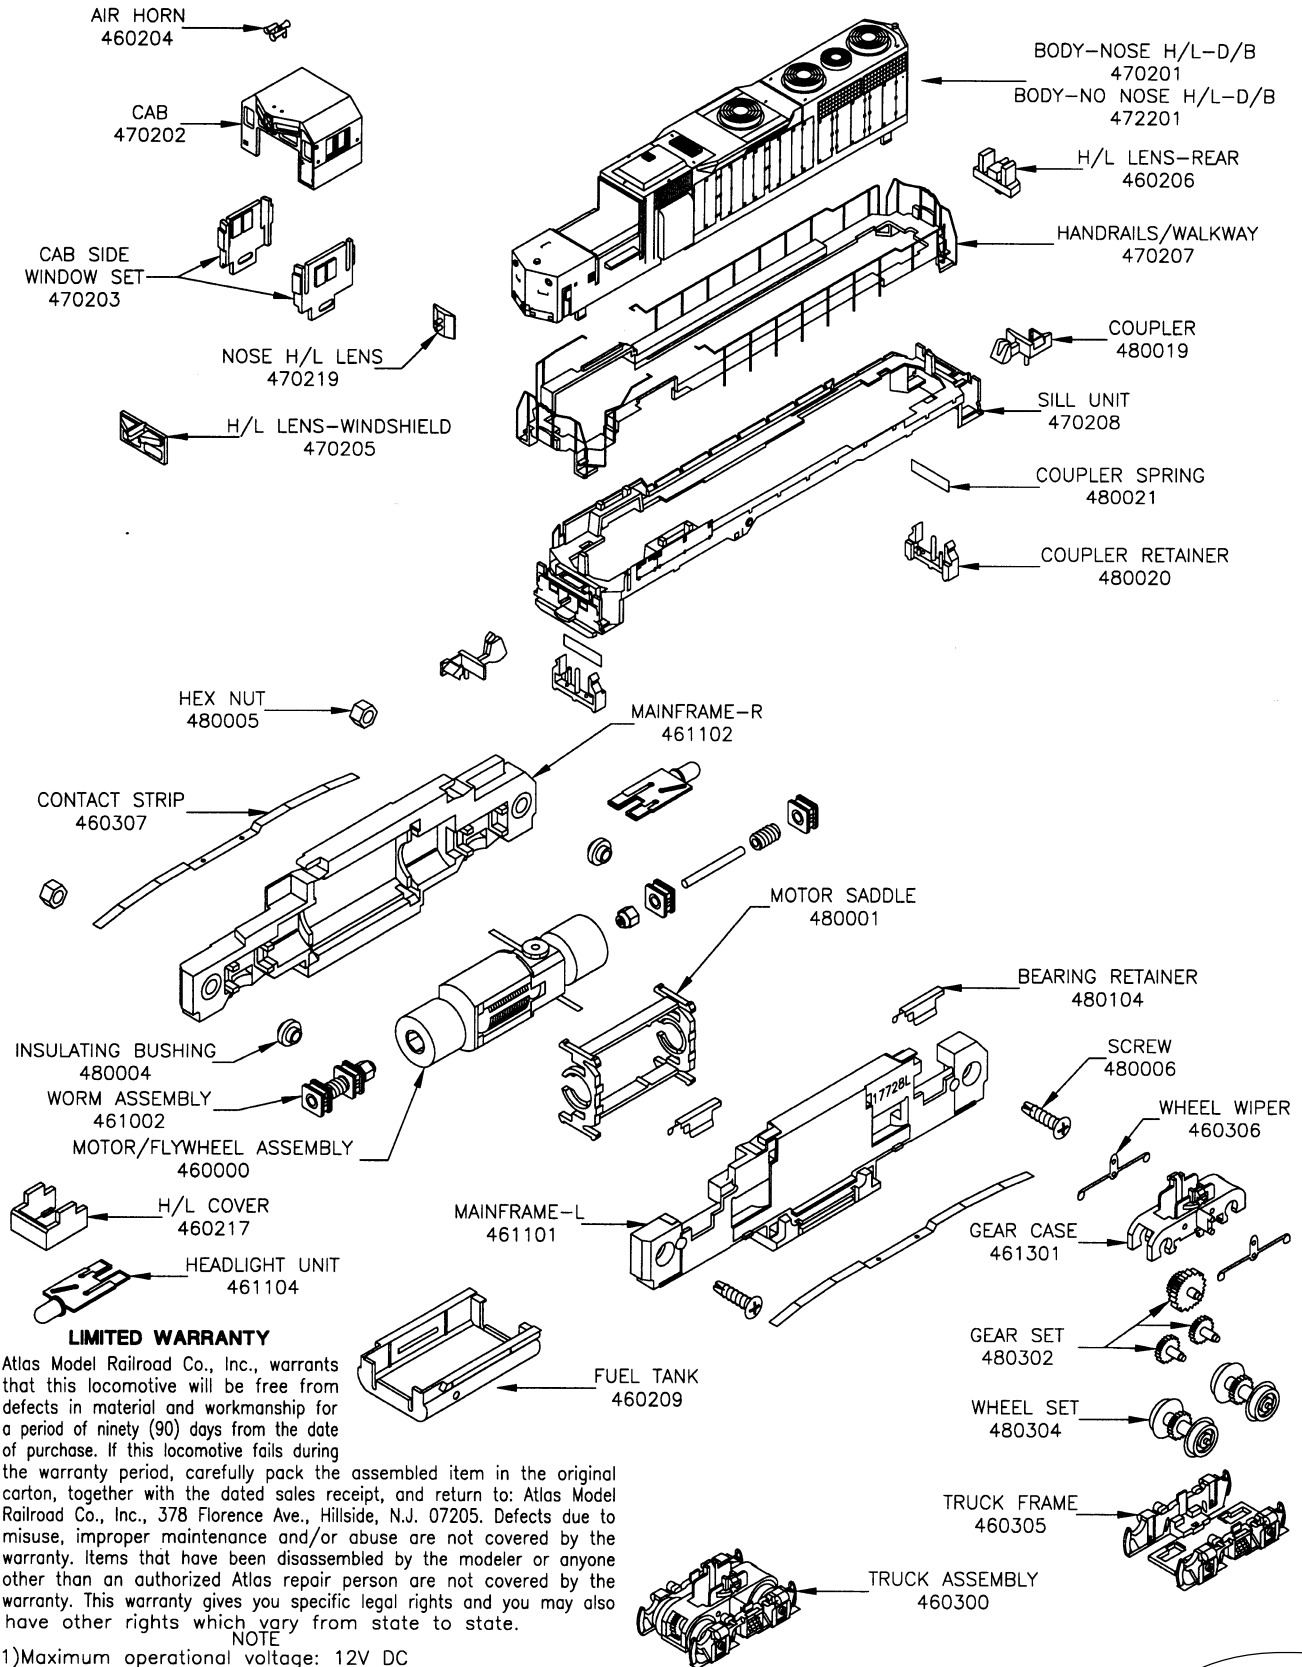

N EMD GP-35 CLASSIC DIESEL LOCO

LIMITED WARRANTY

Atlas Model Railroad Co., Inc., warrants that this locomotive will be free from defects in material and workmanship for a period of ninety (90) days from the date of purchase. If this locomotive fails during the warranty period, carefully pack the assembled item in the original carton, together with the dated sales receipt, and return to: Atlas Model Railroad Co., Inc., 378 Florence Ave., Hillside, N.J. 07205. Defects due to misuse, improper maintenance and/or abuse are not covered by the warranty. Items that have been disassembled by the modeler or anyone other than an authorized Atlas repair person are not covered by the warranty. This warranty gives you specific legal rights and you may also have other rights which vary from state to state.

NOTE

- 1) Maximum operational voltage: 12V DC
- 2) Additional lubrication at time of purchase is not recommended.