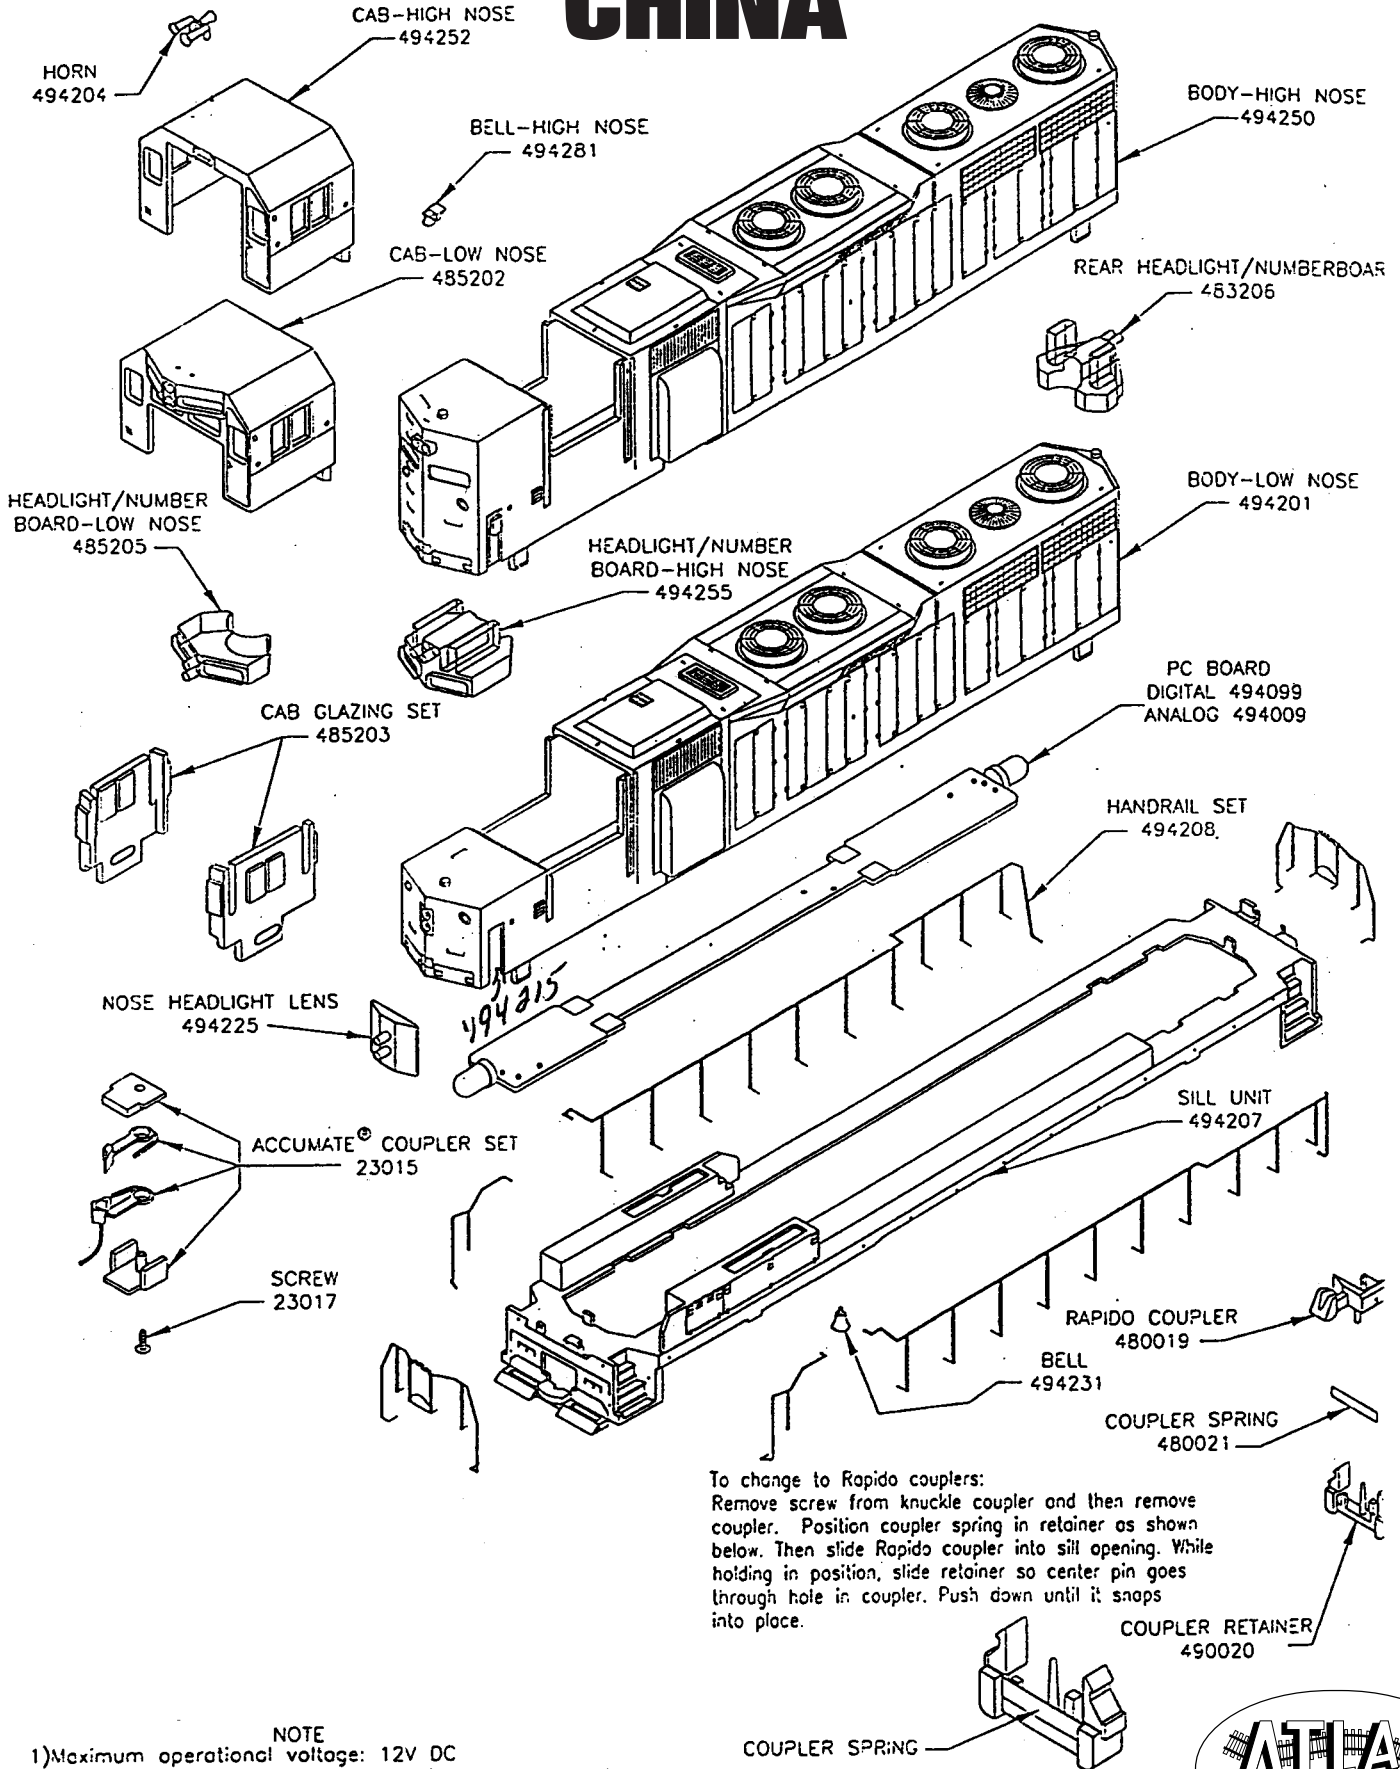

# N EMD SD-35 DIESEL LOCO (A) CHINA

**NOTE**

- 1) Maximum operational voltage: 12V DC
- 2) Additional lubrication at time of purchase is not recommended.