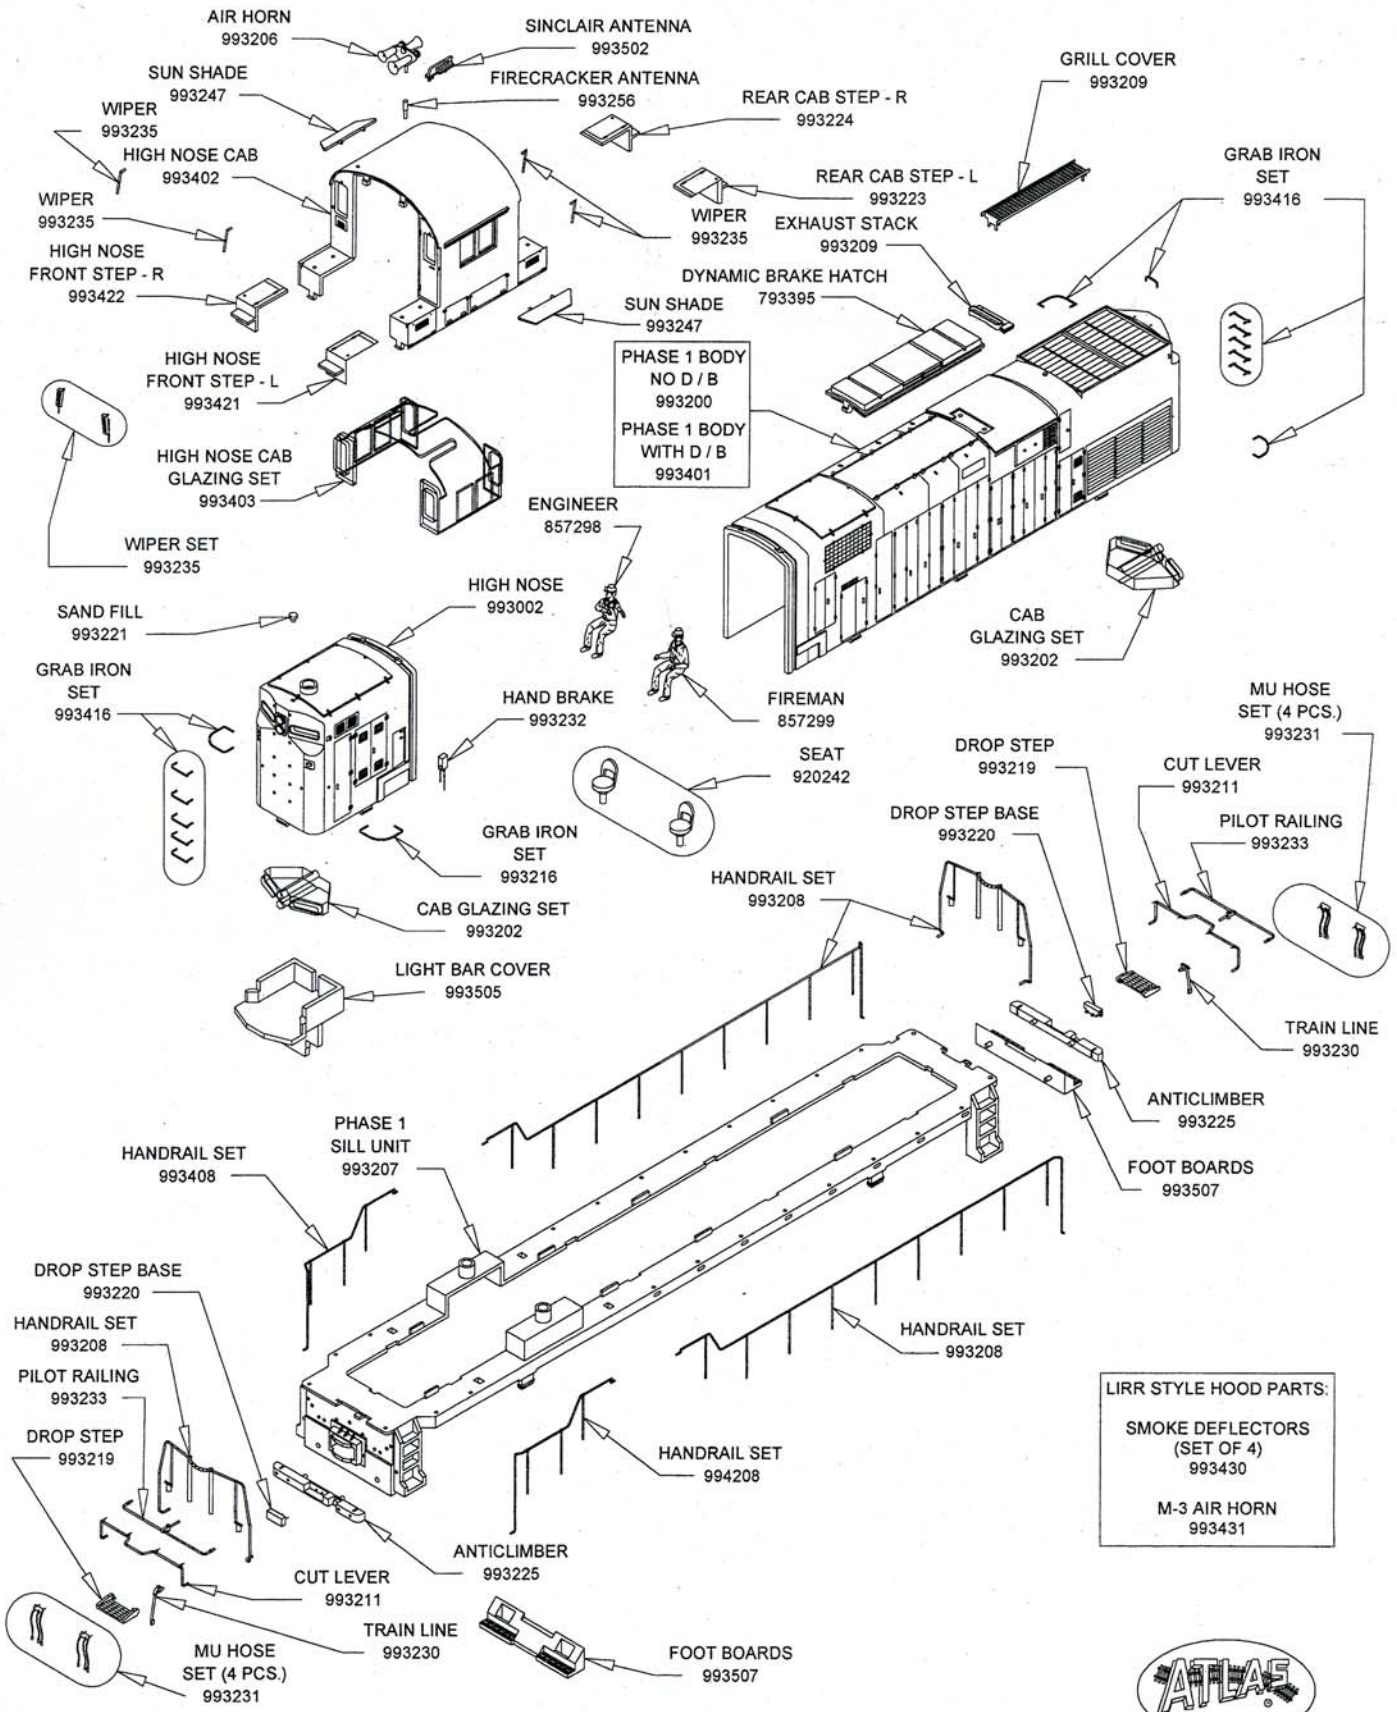

# C420-PHASE 1 HIGH NOSE DIESEL LOCO HO SCALE

**LIRR STYLE HOOD PARTS:**  
 SMOKE DEFLECTORS  
 (SET OF 4)  
 993430  
 M-3 AIR HORN  
 993431

# C420-PHASE 1 HIGH NOSE DIESEL LOCO HO SCALE

Atlas Model Railroad Co., Inc. • 378 Florence Ave. • Hillside, NJ 07205 • U.S.A.