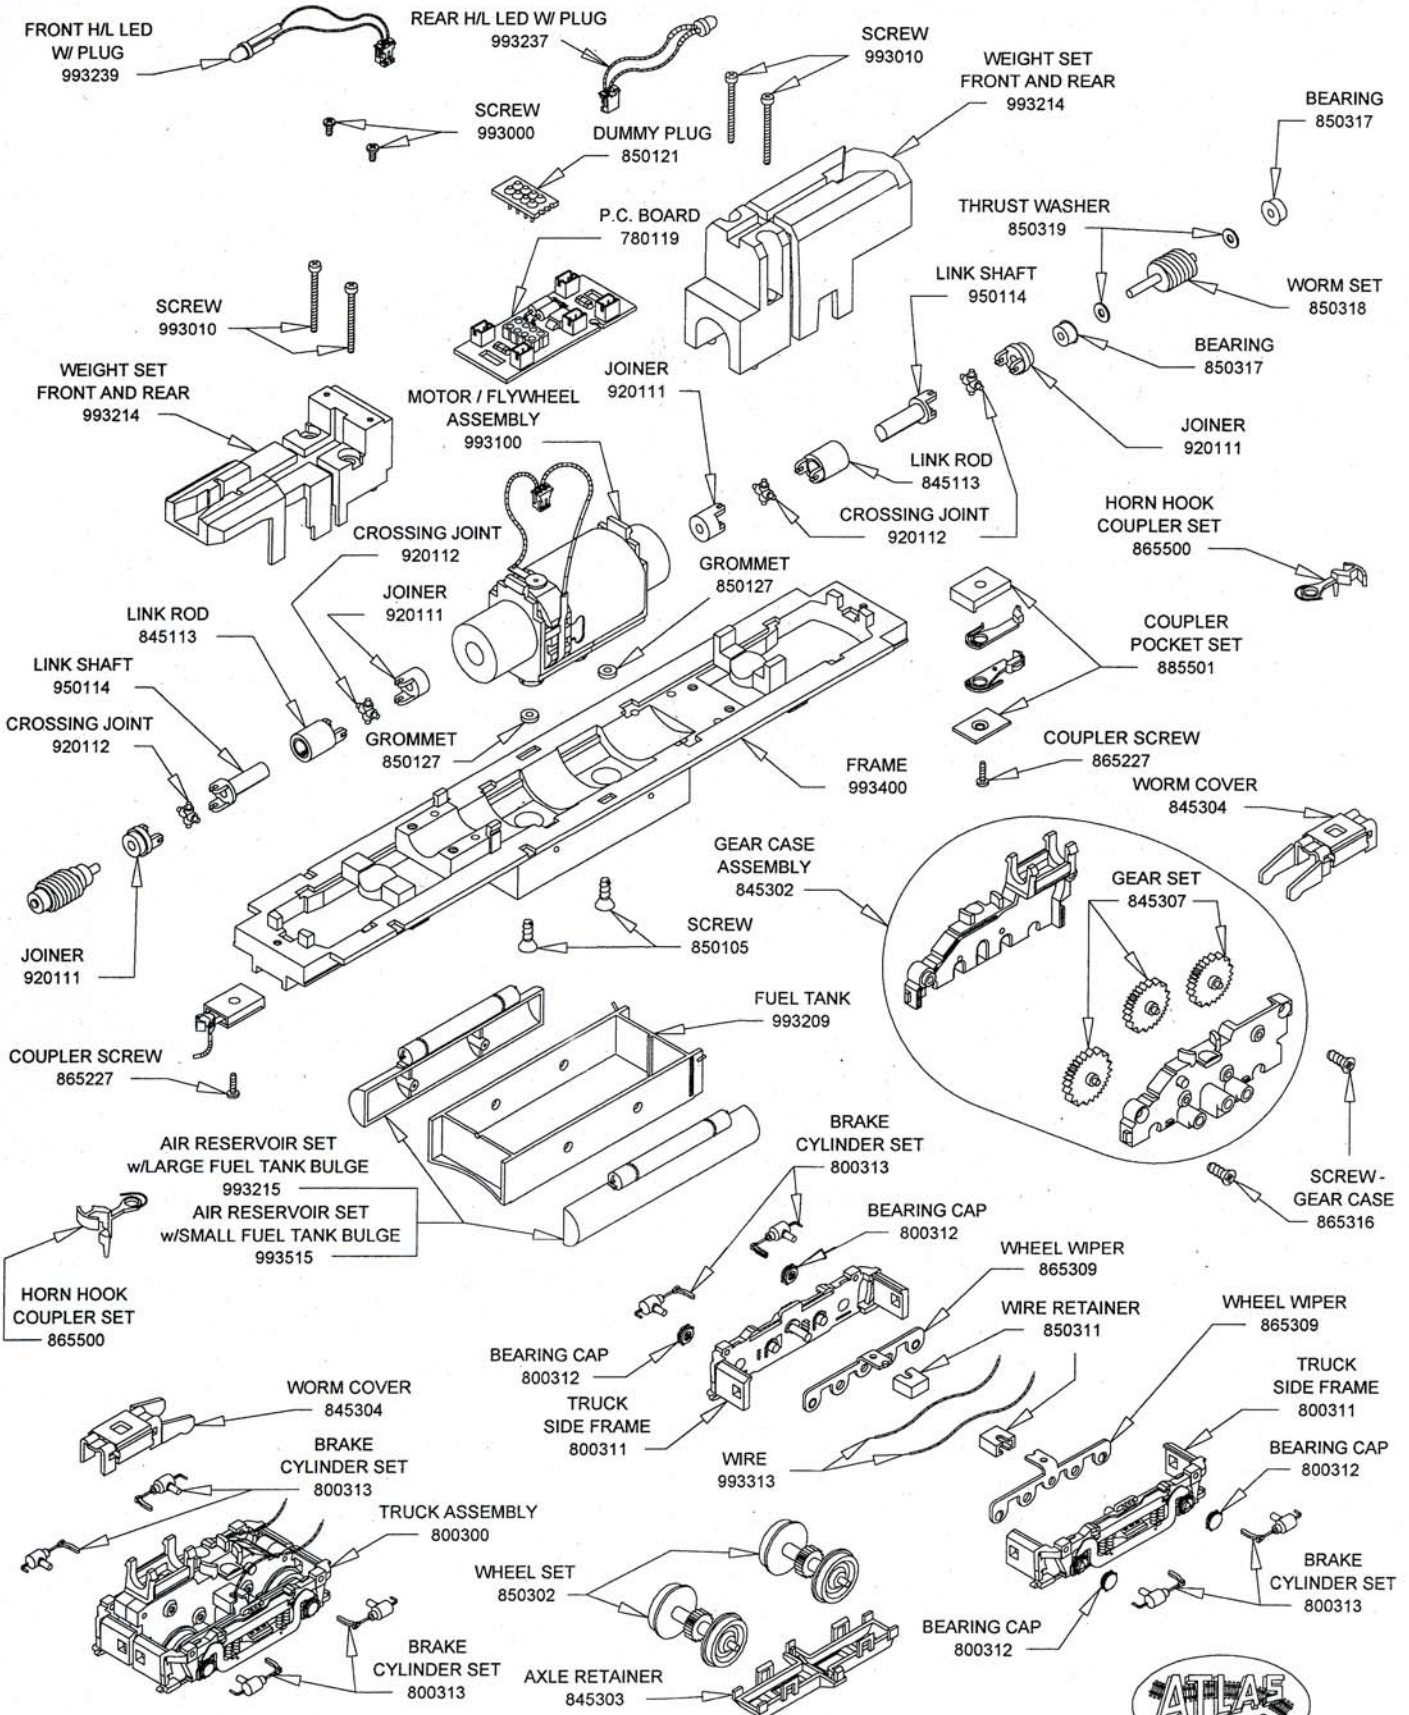

# C420-PHASE 1 HIGH NOSE DIESEL LOCO HO SCALE

**LIRR STYLE HOOD PARTS:**  
 SMOKE DEFLECTORS  
 (SET OF 4)  
 993430  
 M-3 AIR HORN  
 993431

# C420-PHASE 1 HIGH NOSE DIESEL LOCO HO SCALE

Atlas Model Railroad Co., Inc. • 378 Florence Ave. • Hillside, NJ 07205 • U.S.A.