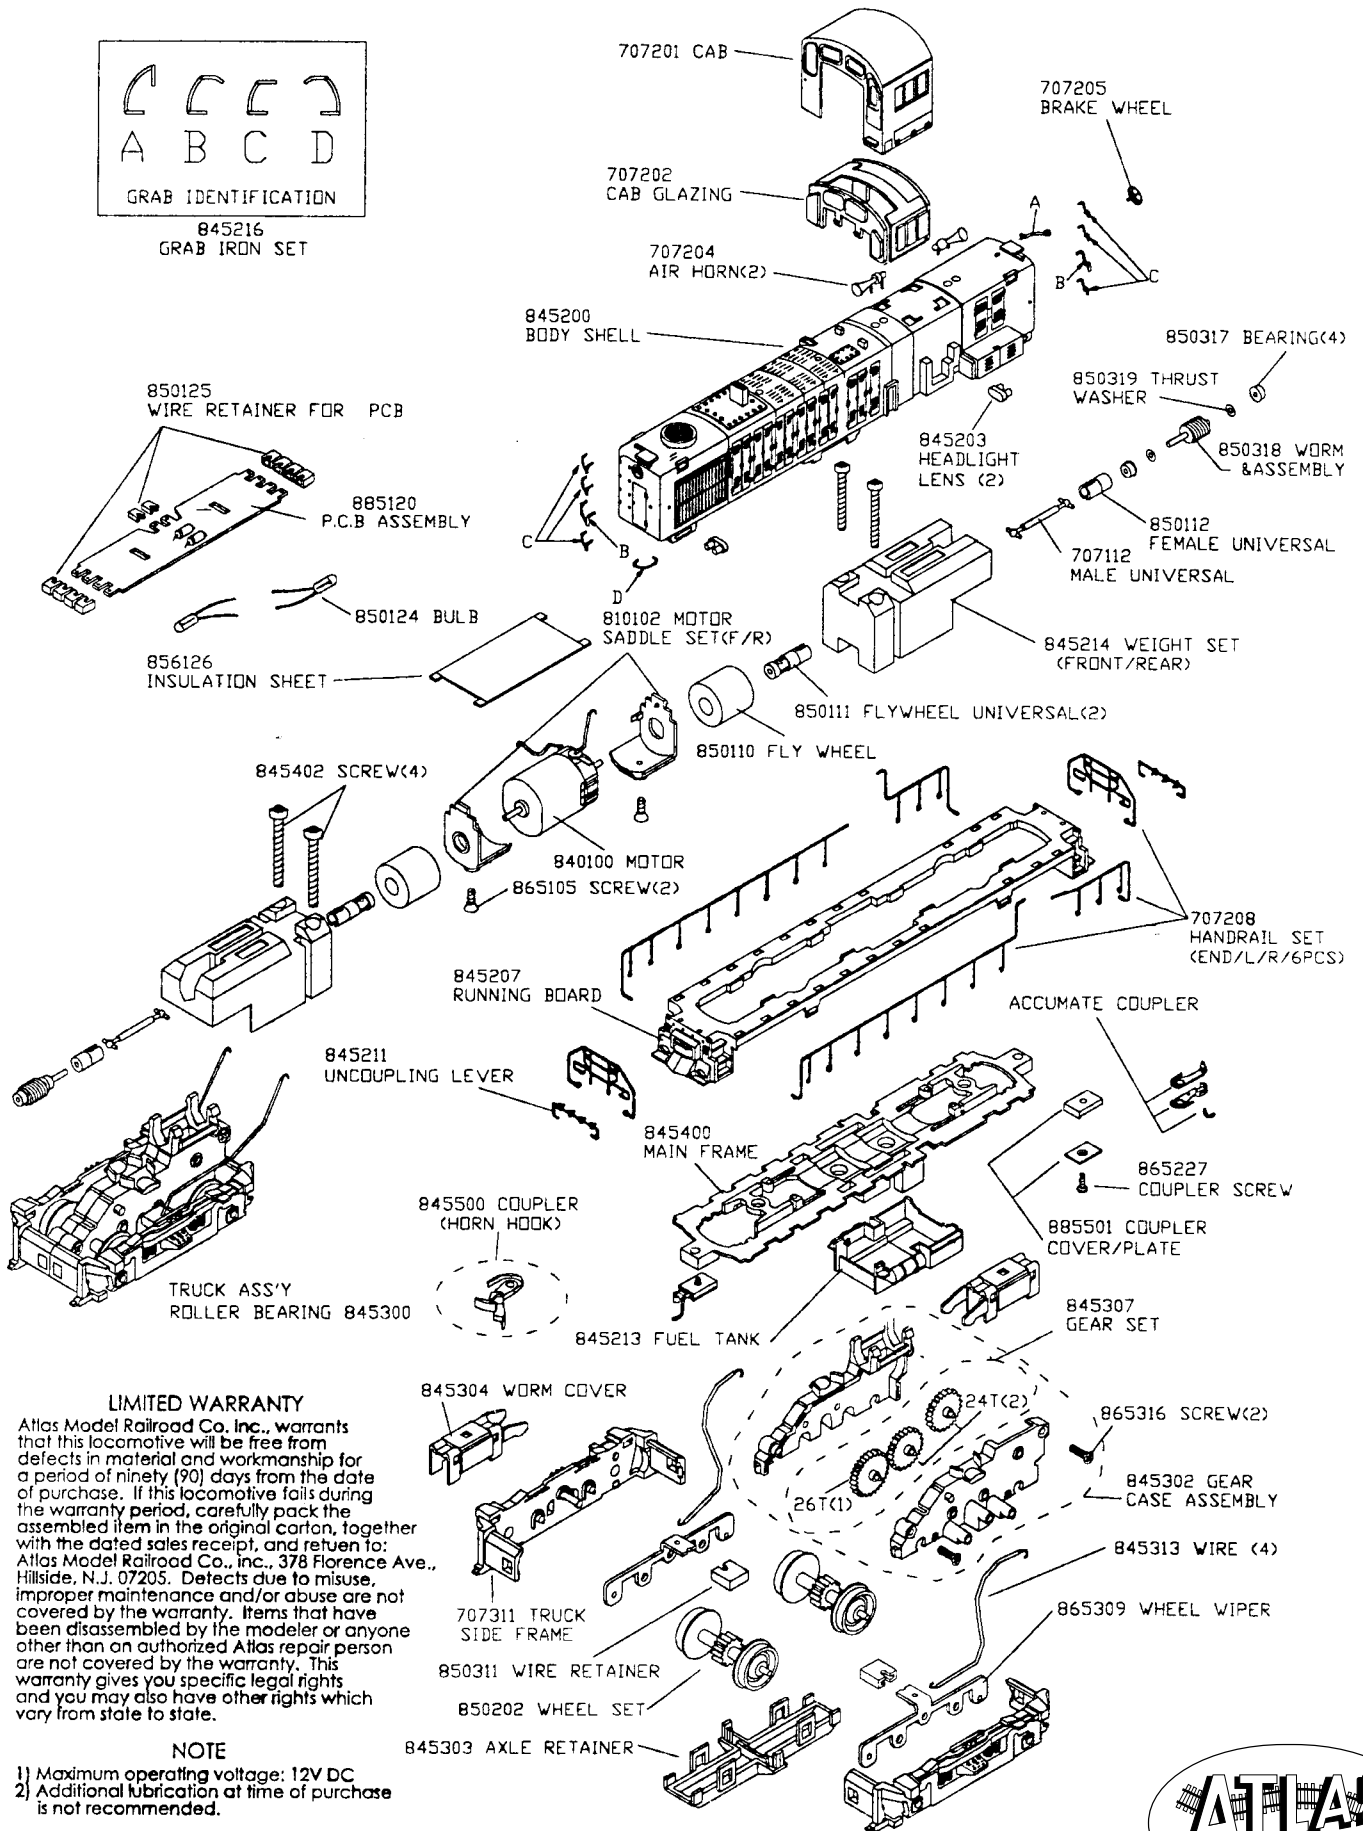

HO ALCO RS-3 DIESEL LOCO

GRAB IDENTIFICATION

845216
GRAB IRON SET

LIMITED WARRANTY

Atlas Model Railroad Co., Inc., warrants that this locomotive will be free from defects in material and workmanship for a period of ninety (90) days from the date of purchase. If this locomotive fails during the warranty period, carefully pack the assembled item in the original carton, together with the dated sales receipt, and return to: Atlas Model Railroad Co., Inc., 378 Florence Ave., Hillside, N.J. 07205. Defects due to misuse, improper maintenance and/or abuse are not covered by the warranty. Items that have been disassembled by the modeler or anyone other than an authorized Atlas repair person are not covered by the warranty. This warranty gives you specific legal rights and you may also have other rights which vary from state to state.

NOTE

- 1) Maximum operating voltage: 12V DC
- 2) Additional lubrication at time of purchase is not recommended.